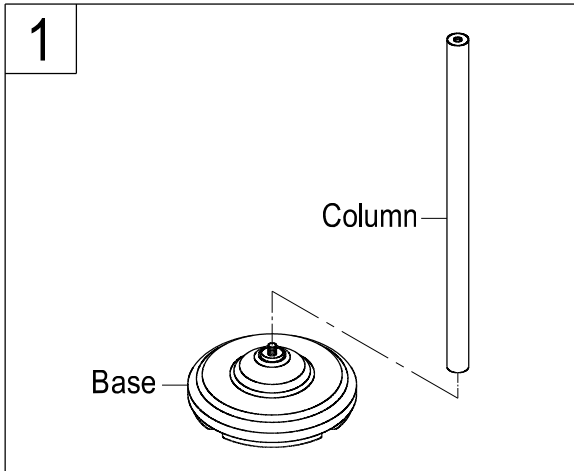

For Use With EOD's Pedestal Paper Holder

INSTALLATION INSTRUCTIONS

1. Put the base in a level space on ground. Thread one end of column into base tightly with clockwise direction.

2. Install paper holder into another end of the column tightly with clockwise direction.

3. Connect the bar by pushing toward center.

4. Slip the toilet paper into bar and attach the bar to paper holder.