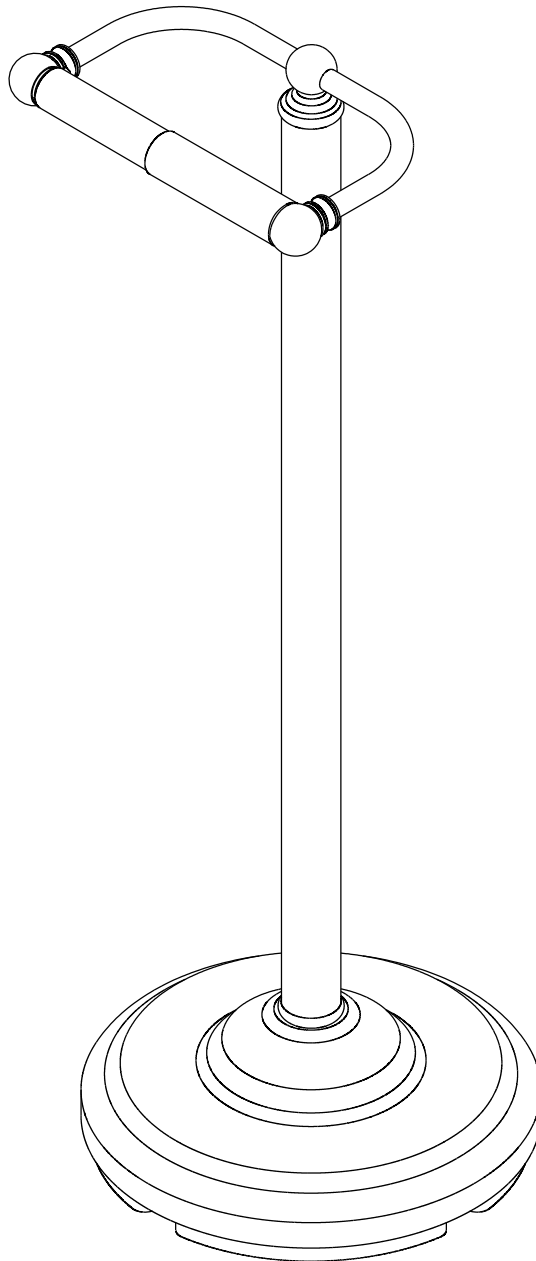

E l e m e n t s
O f D e s i g n

www.eodfaucet.com

TOLL-FREE CUSTOMER SERVICE: 877-FAUCET-1(328-2381)

TECHNICAL SUPPORT E-mail: info@eodfaucet.com

12775 Reservoir St., Chino, CA 91710