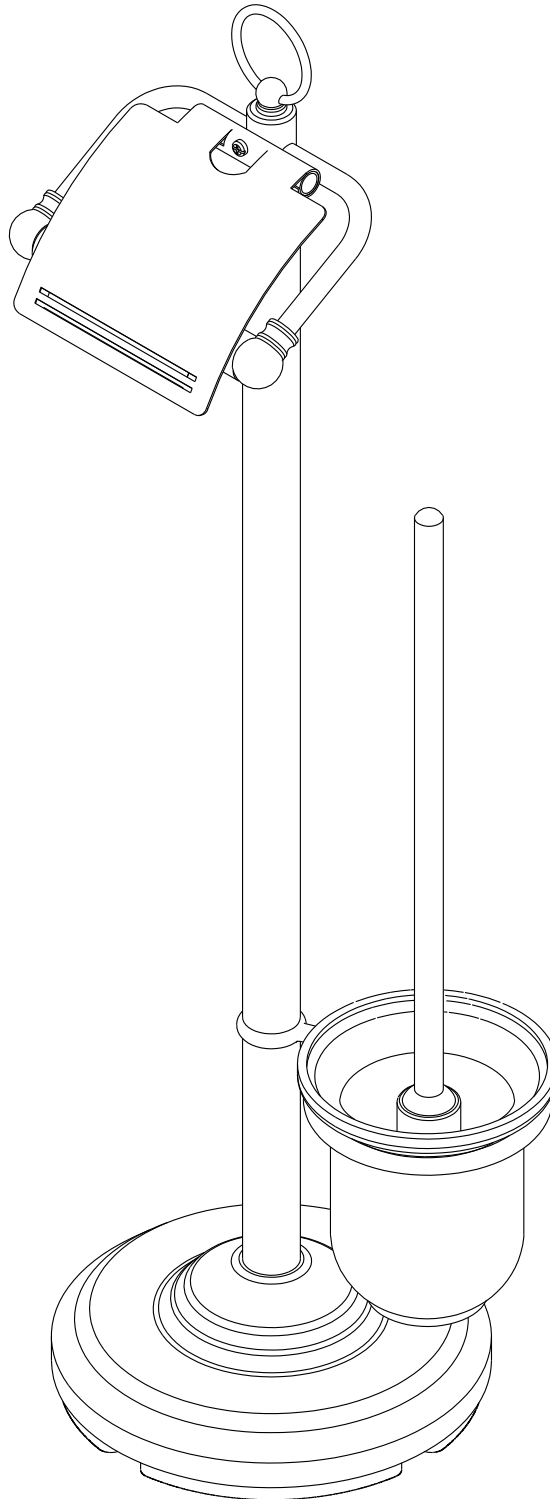

E l e m e n t s
O f D e s i g n

www.eodfaucet.com

TOLL-FREE CUSTOMER SERVICE: 877-FAUCET-1(328-2381)

TECHNICAL SUPPORT E-mail: info@eodfaucet.com

12775 Reservoir St., Chino, CA 91710