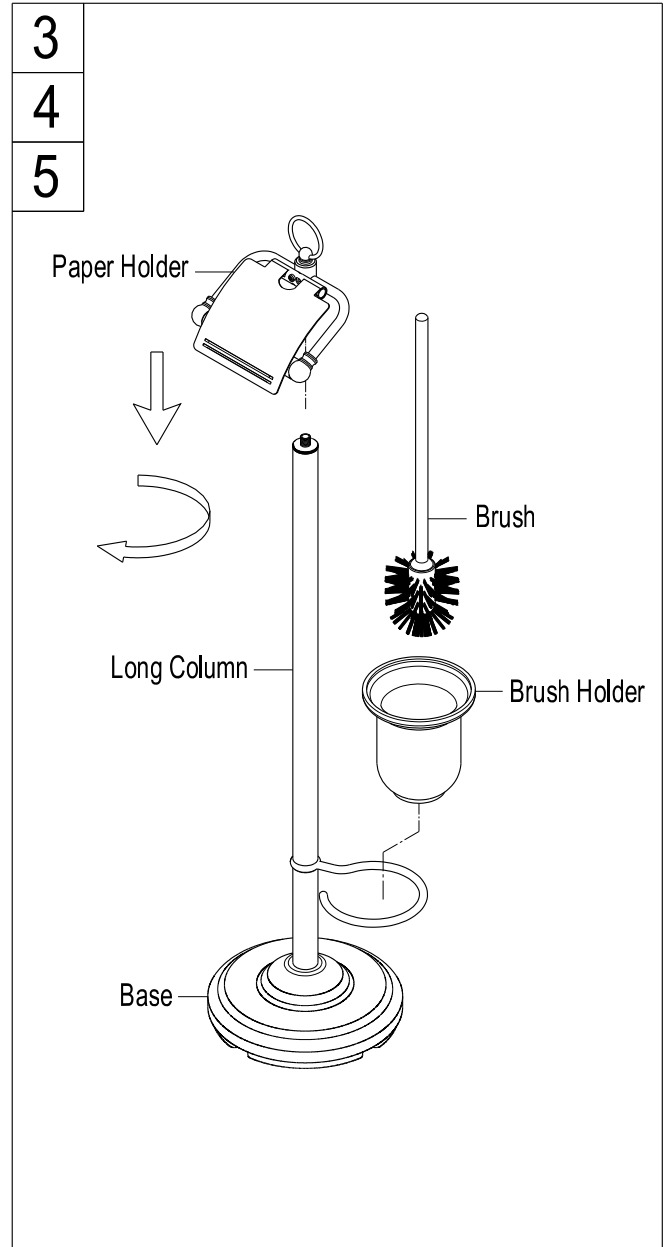

### For Use With EOD's Pedestal Toilet Paper Holder Stool with Brush Holder

#### INSTALLATION INSTRUCTIONS

1. Place base on a solid level surface and thread in short column in a clockwise direction. Insert holder hook onto top portion of short column.

2. Thread long column on top of holder hook.

3. Thread paper holder on top of long Column .  
4. Insert spring loaded toilet paper holder bar.  
5. Insert Brush holder cup and brush.