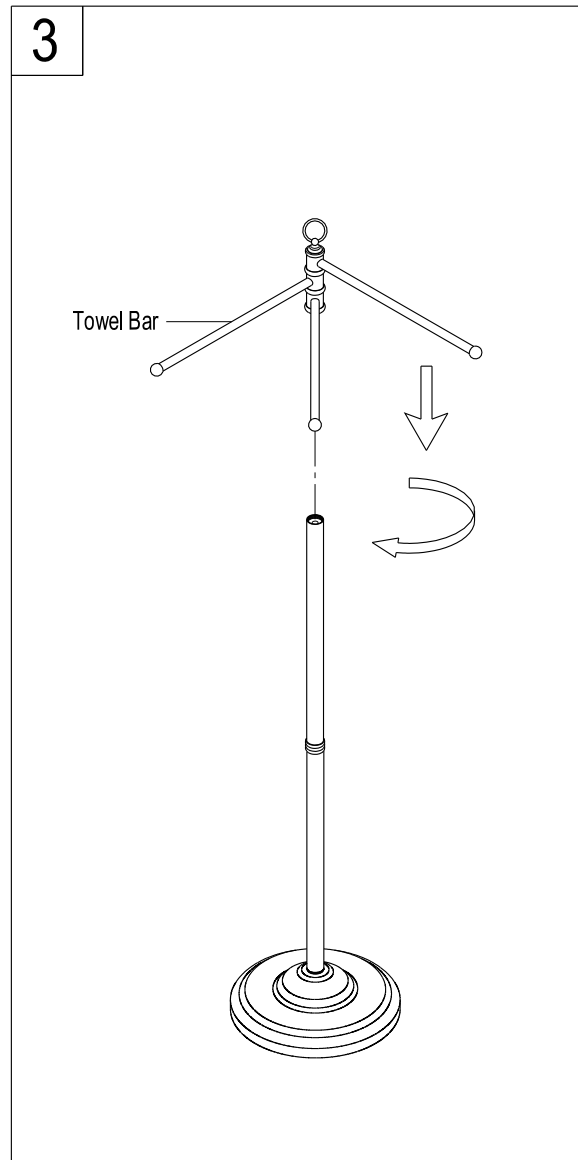

For Use With EOD's Pedestal Towel Rack

INSTALLATION INSTRUCTIONS

1. Place base on a flat level surface and thread lower rod onto base in a clockwise direction.

2. Thread upper rod onto lower rod, the end that has the decorative ring should be facing down.

3. Install towel bar assembly onto rod by threading assembly in a clockwise direction.

Cleaning

Clean with a damp cloth only.

Avoid using metal or abrasive polishes.