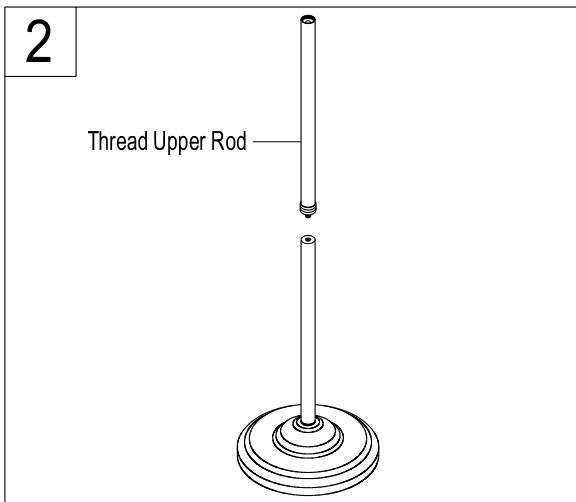

For Use With EOD's Pedestal Towel Rack

INSTALLATION INSTRUCTIONS

1. Place base on a flat level surface and thread lower rod onto base in a clockwise direction.

2. Thread upper rod onto lower rod, the end that has the decorative ring should be facing down.

3. Install towel bar assembly onto rod by threading assembly in a clockwise direction.

Cleaning

Clean with a damp cloth only.

Avoid using metal or abrasive polishes.