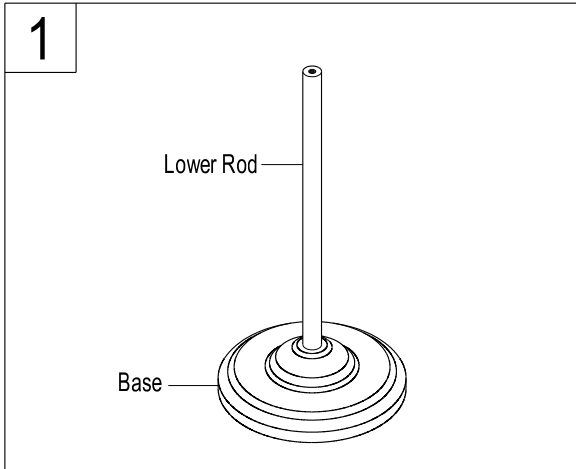

For Use With EOD's Pedestal Towel Rack

INSTALLATION INSTRUCTIONS

1. Place base on a flat level surface and thread lower rod onto base in a clockwise direction.

2. Thread upper rod onto lower rod, the end that has the decorative ring should be facing down.

3. Install towel bar assembly onto rod by threading assembly in a clockwise direction.

Cleaning

Clean with a damp cloth only.

Avoid using metal or abrasive polishes.