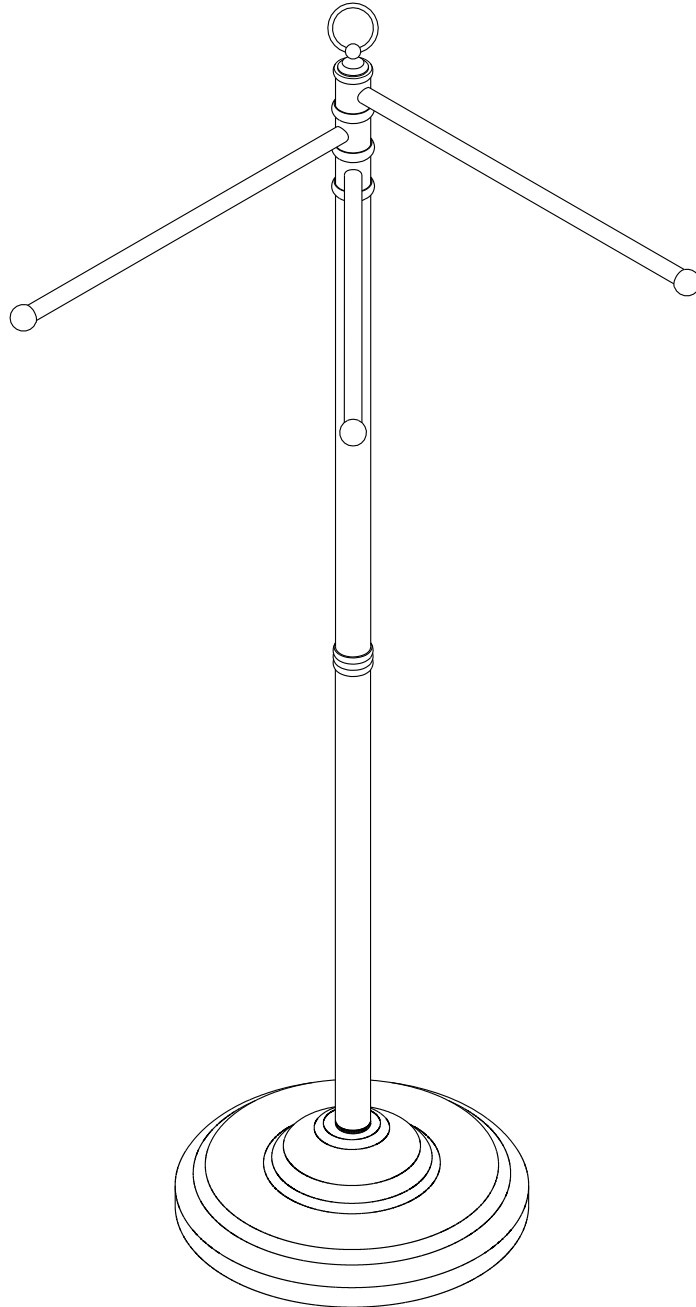

E l e m e n t s
O f D e s i g n

www.eodfaucet.com

TOLL-FREE CUSTOMER SERVICE: 877-FAUCET-1(328-2381)

TECHNICAL SUPPORT E-mail: info@eodfaucet.com

12775 Reservoir St., Chino, CA 91710

INSTALLATION INSTRUCTIONS

For Use With EOD's Pedestal Towel Rack

INSTALLATION INSTRUCTIONS

1. Place base on a flat level surface and thread lower rod onto base in a clockwise direction.

2. Thread upper rod onto lower rod, the end that has the decorative ring should be facing down.

3. Install towel bar assembly onto rod by threading assembly in a clockwise direction.

Cleaning

Clean with a damp cloth only.

Avoid using metal or abrasive polishes.