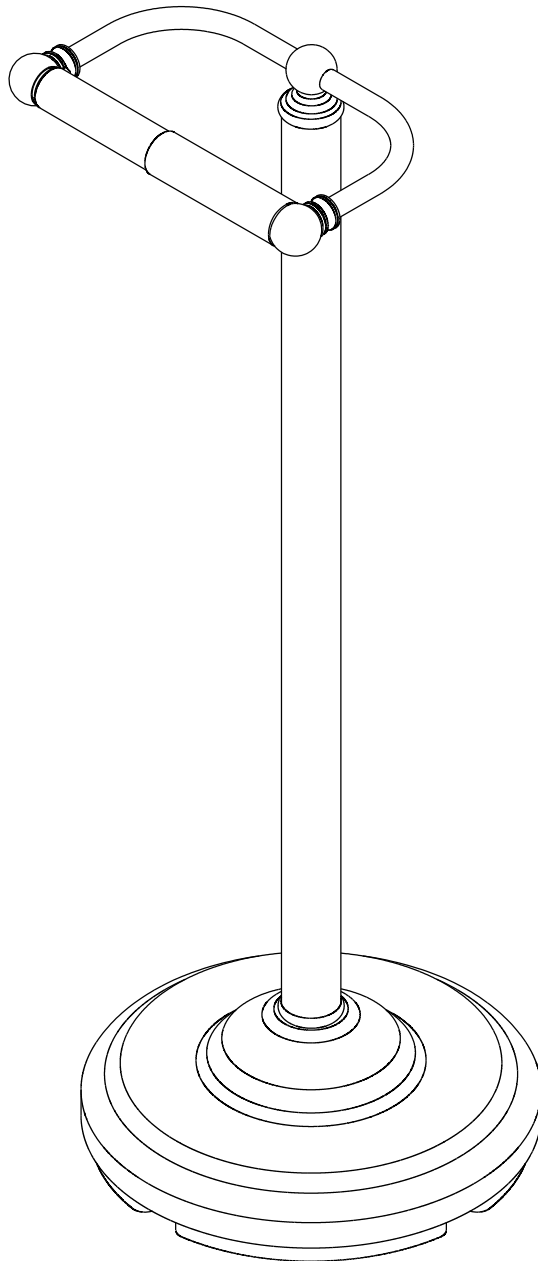

E l e m e n t s
O f D e s i g n

www.eodfaucet.com

TOLL-FREE CUSTOMER SERVICE: 877-FAUCET-1(328-2381)

TECHNICAL SUPPORT E-mail: info@eodfaucet.com

12775 Reservoir St., Chino, CA 91710