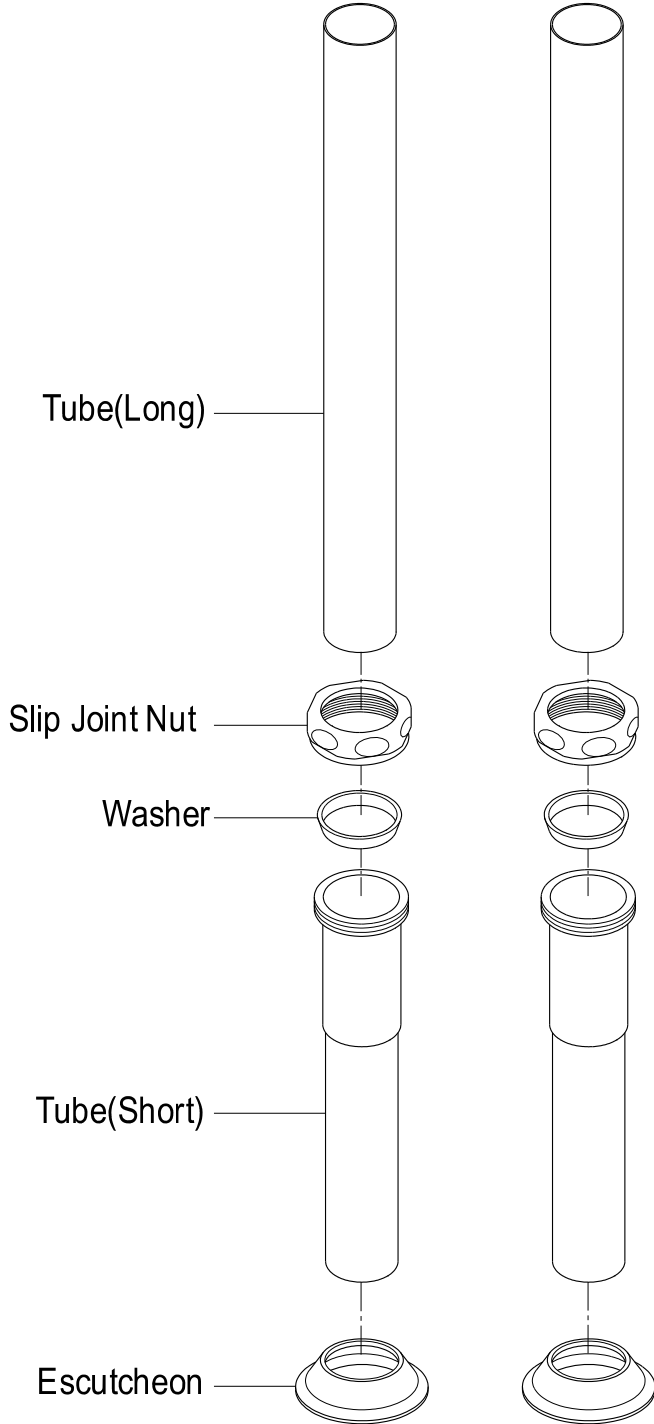

**INSTALLATION INSTRUCTIONS**

For Use With EOD's Adjustable Height Shell For Water Supply Line

**Parts:**

Tube(Long)	Tube(Short)
 2 Pcs	 2 Pcs
Slip Joint Nut & Washer	Escutcheon
 2 Pcs	 2 Pcs

[www.eodfaucet.com](http://www.eodfaucet.com)