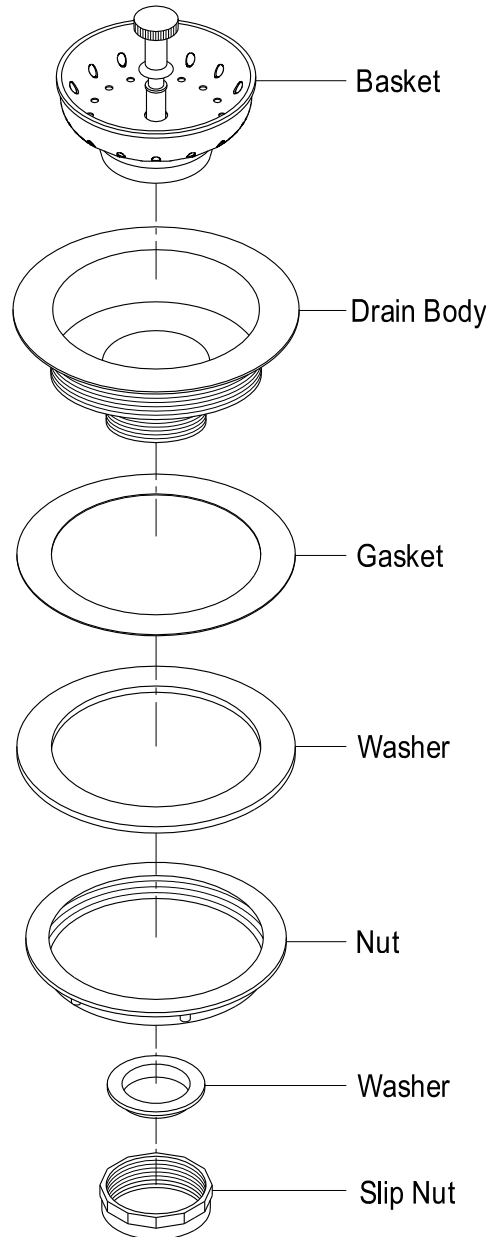

INSTALLATION INSTRUCTIONS For Use With EOD's Basket Strainer

NOTE: USE TEFLON TAPE ON ALL THREADED CONNECTIONS

www.eodfaucet.com

TOLL-FREE CUSTOMER SERVICE: 877-FAUCET-1 (328-2381)

TECHNICAL SUPPORT E-mail: info@eodfaucet.com