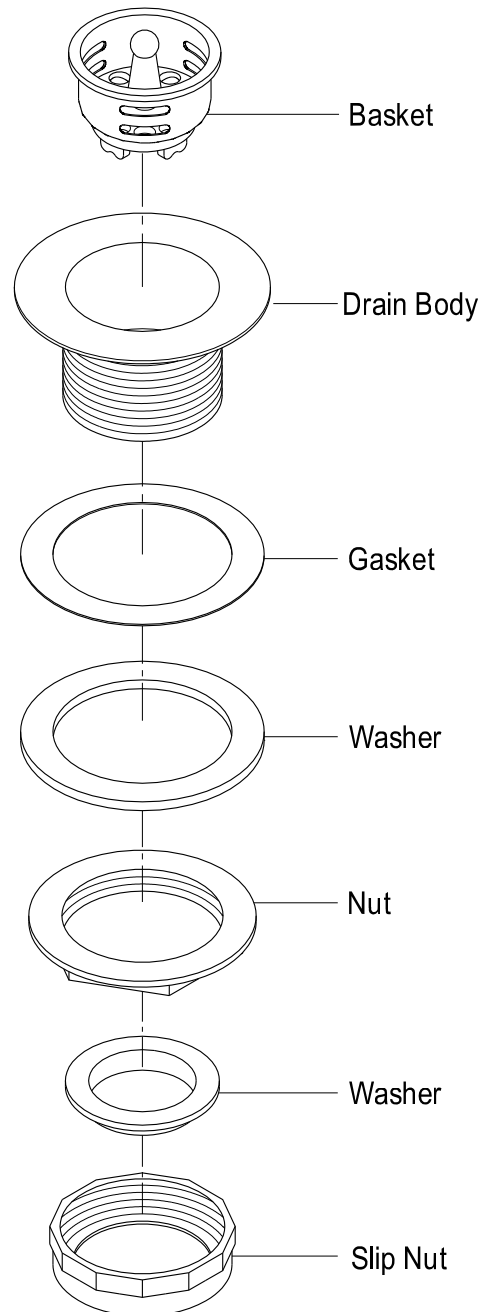

INSTALLATION INSTRUCTIONS For Use With EOD's Basket Strainer

NOTE: USE TEFLON TAPE ON ALL THREADED CONNECTIONS

www.eodfaucet.com

TOLL-FREE CUSTOMER SERVICE: 877-FAUCET-1 (328-2381)

TECHNICAL SUPPORT E-mail: info@eodfaucet.com