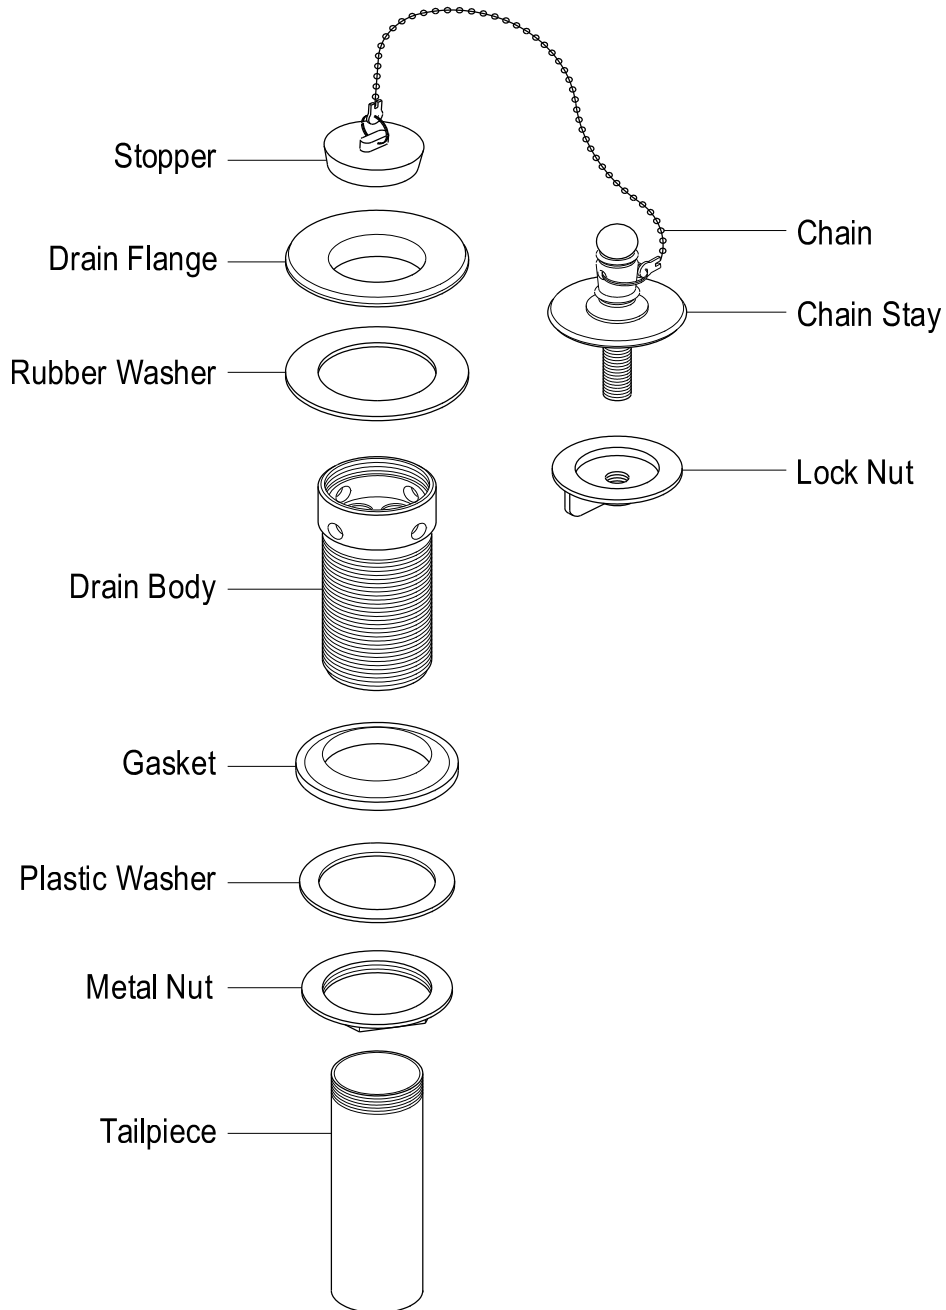

INSTALLATION INSTRUCTIONS For Use With EOD's Lavatory Drain

NOTE: USE TEFLON TAPE ON ALL THREADED CONNECTIONS

www.eodfaucet.com

TOLL-FREE CUSTOMER SERVICE: 877-FAUCET-1(328-2381)

TECHNICAL SUPPORT E-mail: info@eodfaucet.com