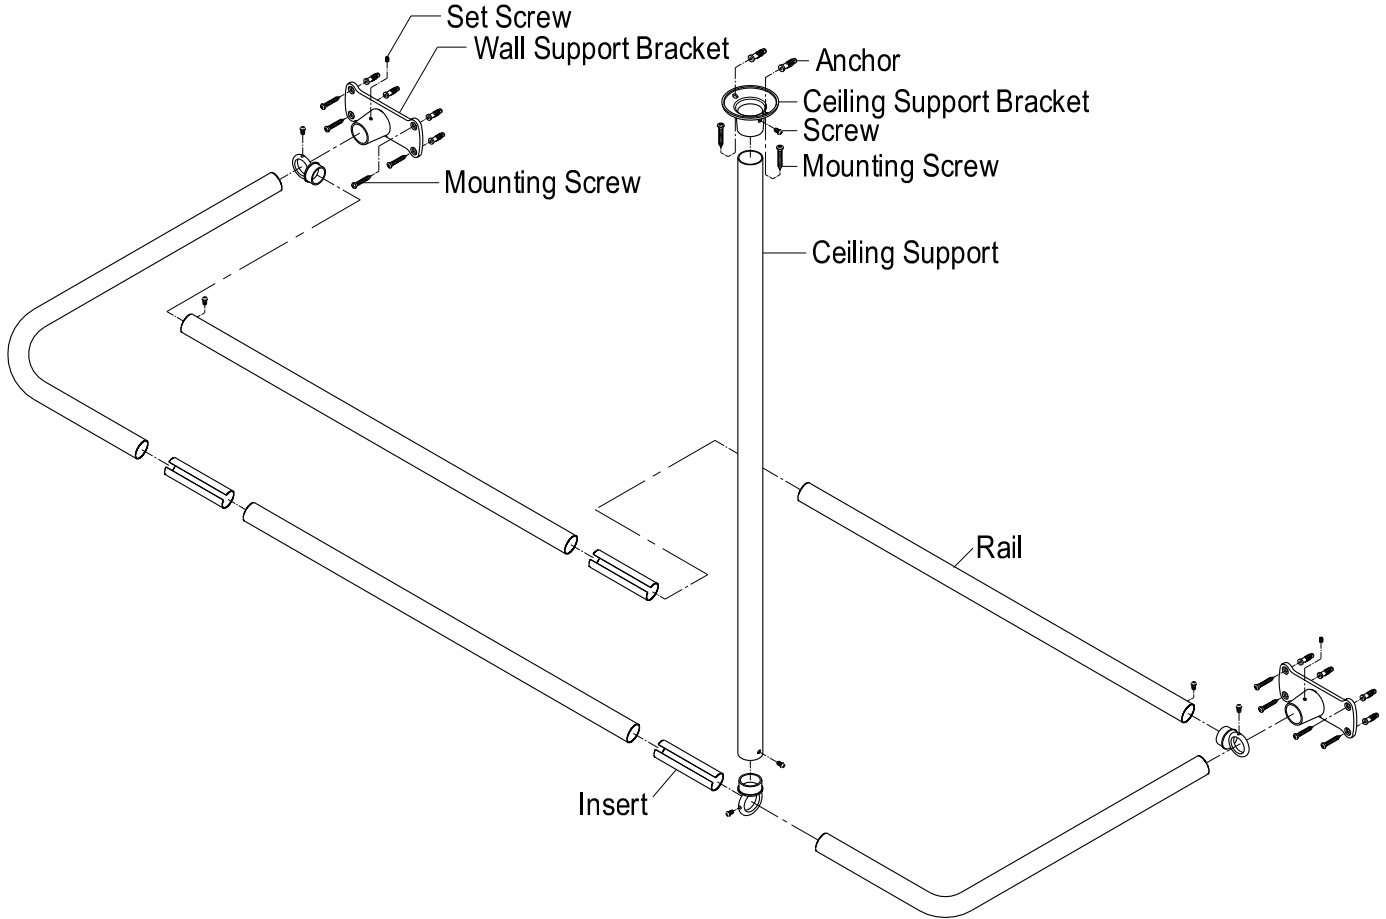

INSTALLATION INSTRUCTIONS

For Use With EOD's D-Type Shower Rod Bath Supply

Mounting Screw & Anchor	Set Screw	Screw
		
10 Pcs	2 Pcs	7 Pcs

www.eodfaucet.com

TOLL-FREE CUSTOMER SERVICE: 877-FAUCET-1(328-2381)