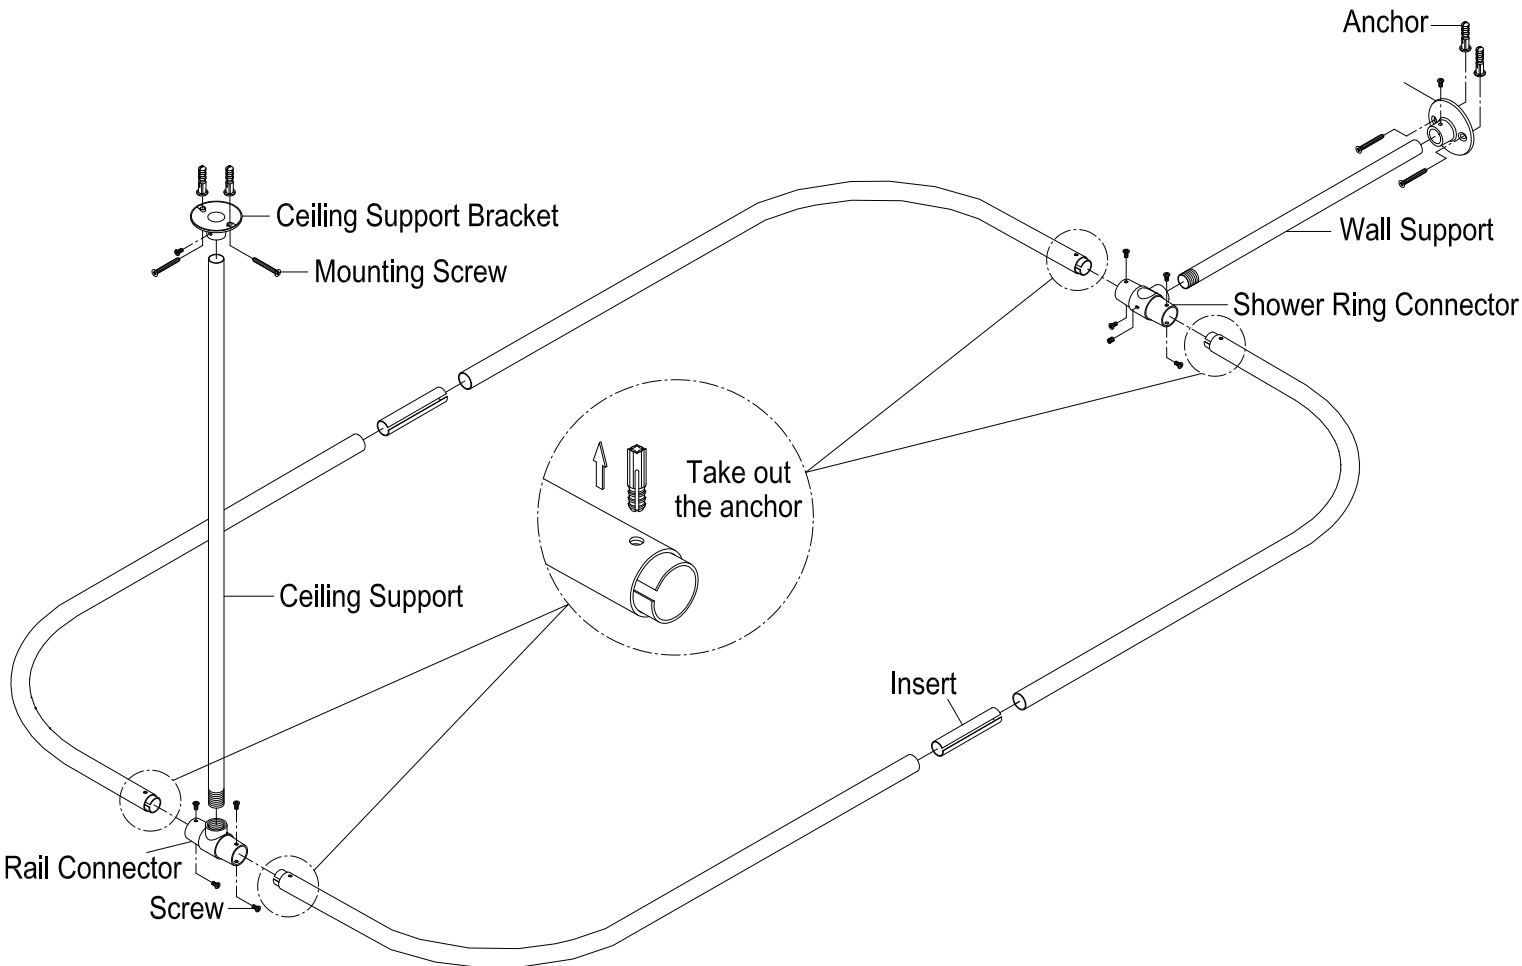

# INSTALLATION INSTRUCTIONS

For Use With EOD's Shower Rod Bath Supply

**Parts:**

Mounting Screw & Anchor	Screw	Set Screw
		
4 Pcs	10 Pcs	1 Pc

[www.eodfaucet.com](http://www.eodfaucet.com)

TOLL-FREE CUSTOMER SERVICE: 877-FAUCET-1(328-2381)