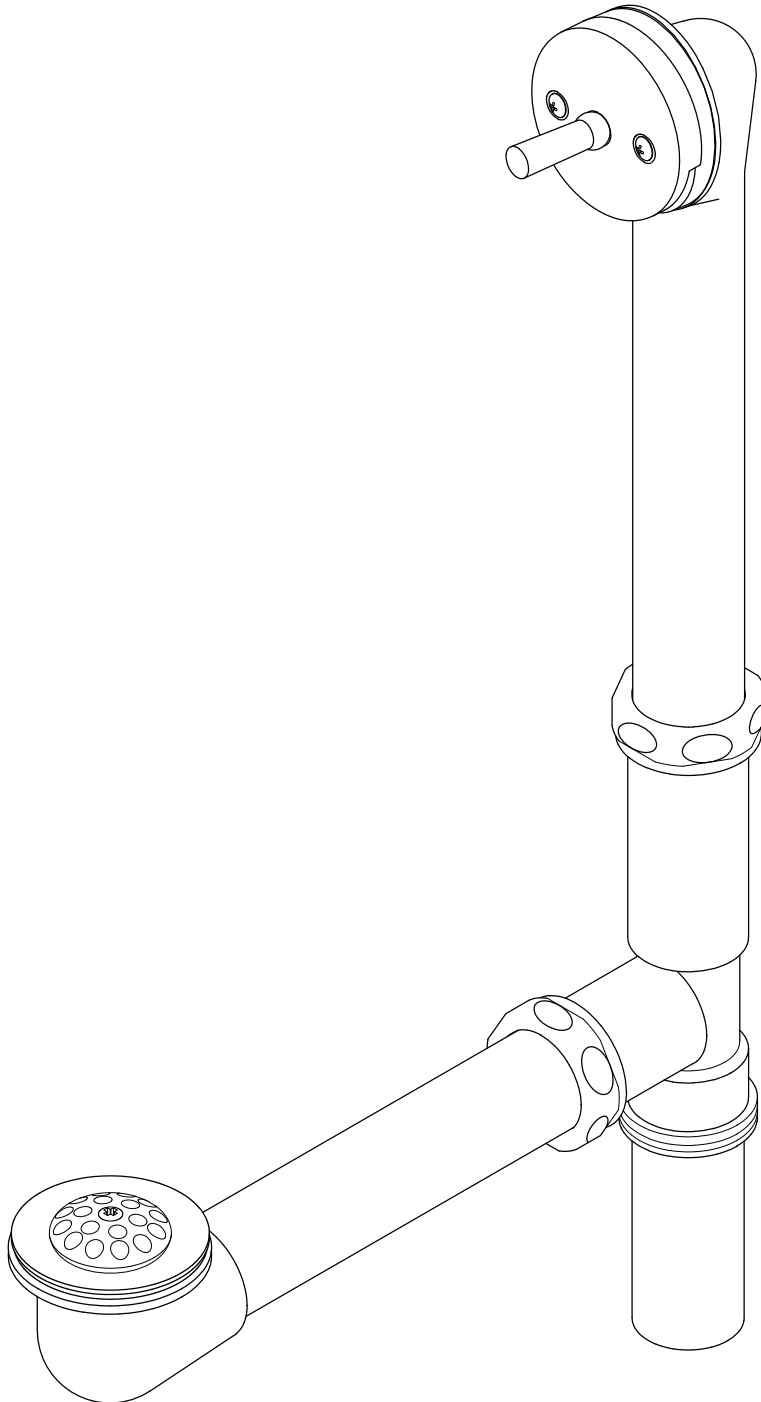

Elements

Of Design

NOTICE

Failure to follow all directions may cause leaks
which may result in water damage

www.eodfaucet.com

TOLL-FREE CUSTOMER SERVICE: 877-FAUCET-1(328-2381)

TECHNICAL SUPPORT E-mail: info@eodfaucet.com

12775 Reservoir Street, Chino, CA 91710

INSTALLATION INSTRUCTIONS Brass Tub Bath Drain

- Note:
1. Observe all local plumbing and building codes.
 2. Inspect waste and supply tubing; replace if necessary.
 3. If you are installing a new bath, install the drain before installing the bath.
Refer to the manufacturer's installation instructions.
 4. The brass tube on (4) or (9) is glued on its elbow and can be trimmed to fit the tub.
Don't try to disassemble the brass tube from elbow, or it will cause water leakage.

TOOLS REQUIRED

INSTALLATION INSTRUCTIONS:

1. Place rubber washer (10) onto waste tube (9) and set them under the tub.
2. Apply Teflon tape on strainer thread and a bead of silicone sealant under waste strainer (11) and thread into waste tube (9), wipe off excess sealant.
3. Attach Plunger mechanism to overflow cover plate with the aid of the cotter pin (13).
4. Place rubber gasket (3) on overflow tube, hold to the back of the tub at the overflow opening.
5. Insert plunger mechanism with the attached cover plate from inside the tub into the overflow tube.
Secure by attaching cover plate to overflow tube using the two machine screws.
6. Adjust linkage so that in a close position plunger fit snug inside seat of tee.
7. Slip joint nuts (5) and plastic washers (6) onto overflow tube (4) and waste tube (9).
8. Apply Teflon tape to the two threads on three way tee (7) and the thread on drain tube (8) .
9. Slip on tee onto both the waste tube (9) and overflow tube (4), adjust to desired location and tighten slip joint nut.
10. Thread on drain tube (8) and make the necessary connection to your drain system.
11. Fill tub with water, sufficient to cover the overflow cover plate (2), check for leaks and retighten any connections as necessary.