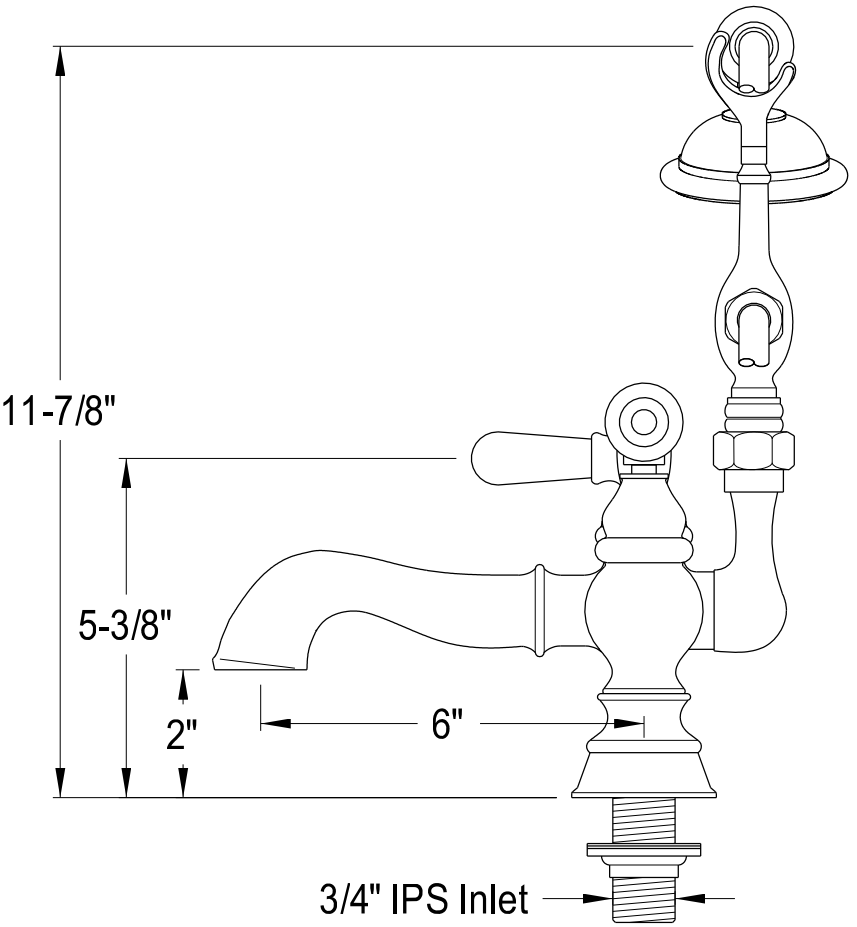

# DT11521,2,5,8PL

English Heritage Leg Tub Filler

3/4" IPS Inlet