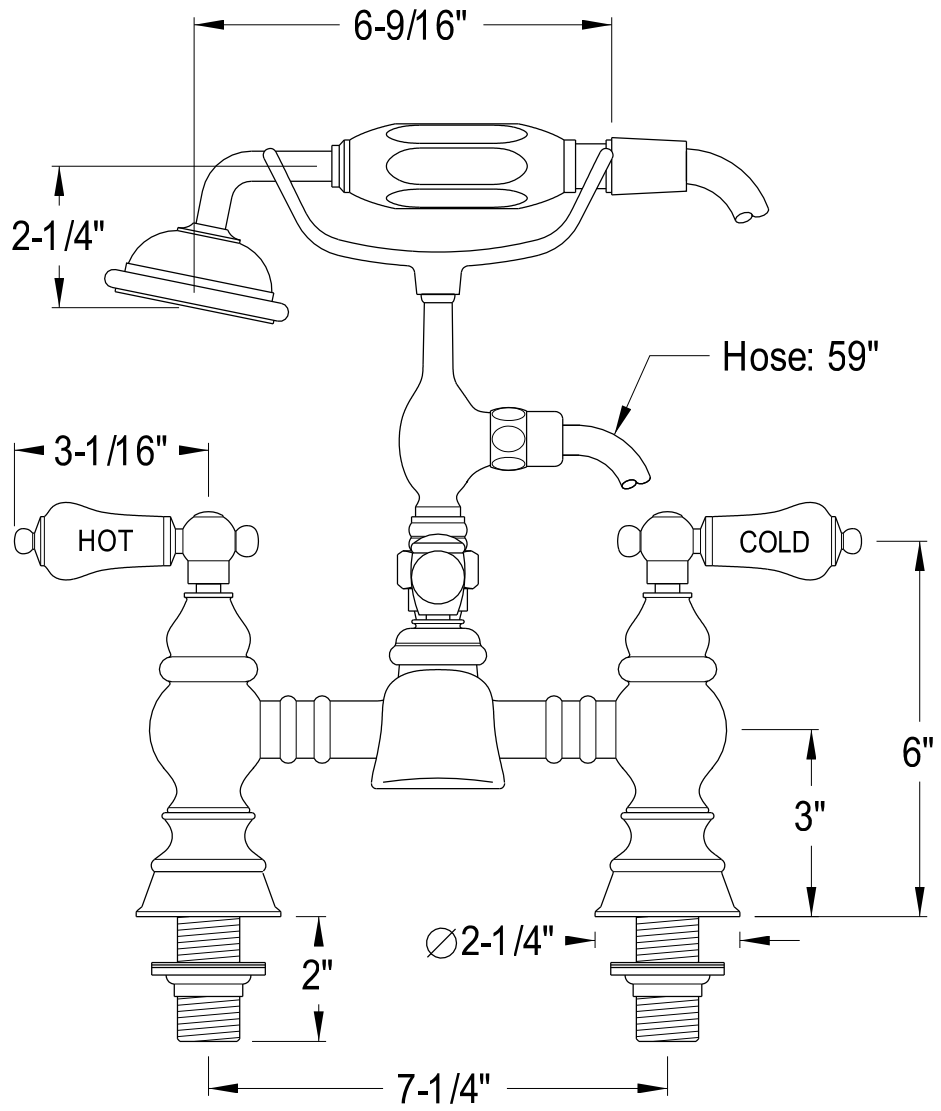

# DT11521,2,5,8PL

English Heritage Leg Tub Filler

3/4" IPS Inlet