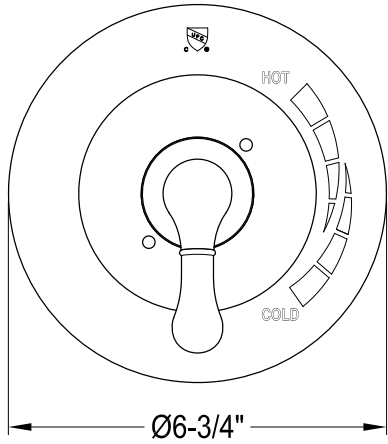

EB1631,2,4,7,8,9TO

Single Handle Pressure Balanced Tub & Shower Faucet, Tub only

Bracket