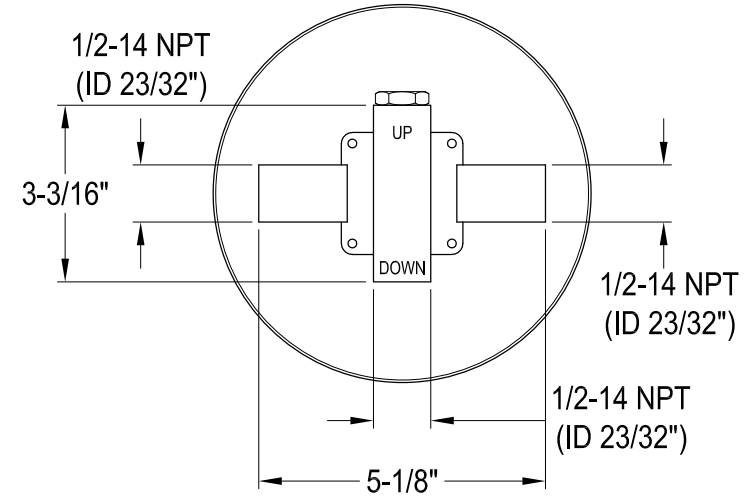

EB1631,2,4,7,8,9TO

Single Handle Pressure Balanced Tub & Shower Faucet, Tub only

Bracket