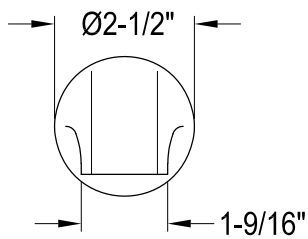

EB1631,2,4,7,8,9TO

Single Handle Pressure Balanced Tub & Shower Faucet, Tub only

Bracket