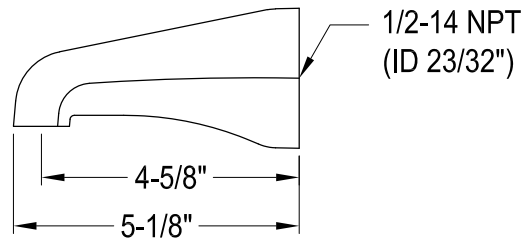

EB1631,2,4,7,8,9TO

Single Handle Pressure Balanced Tub & Shower Faucet, Tub only

Bracket