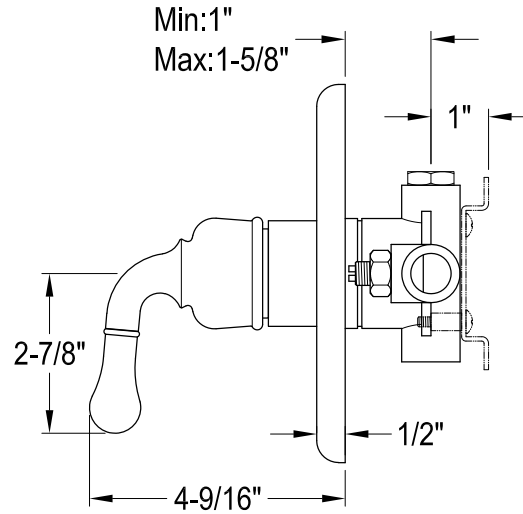

EB1631,2,4,7,8,9TO

Single Handle Pressure Balanced Tub & Shower Faucet, Tub only

Bracket