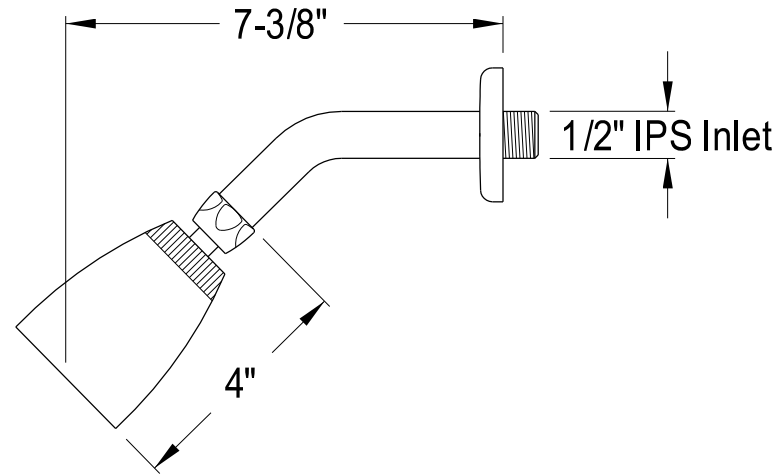

EB231,2,8

Three Handles Tub & Shower Faucet

Min: $2-1/2"$
Max: $3-11/16"$