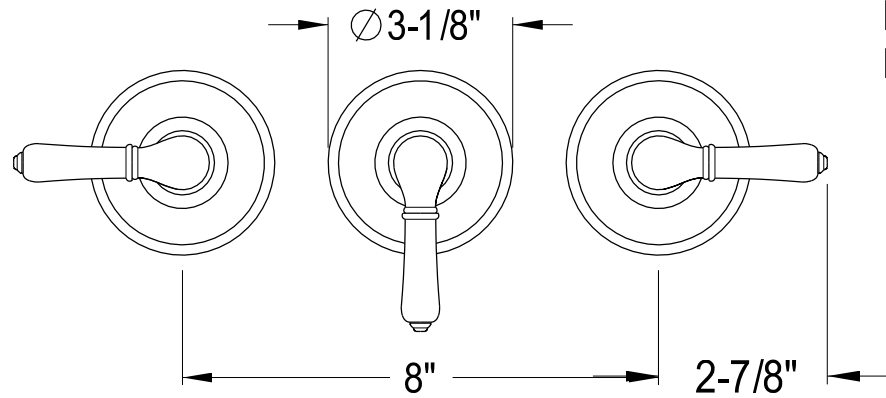

EB231,2,8

Three Handles Tub & Shower Faucet

Min: $2-1/2"$
Max: $3-11/16"$