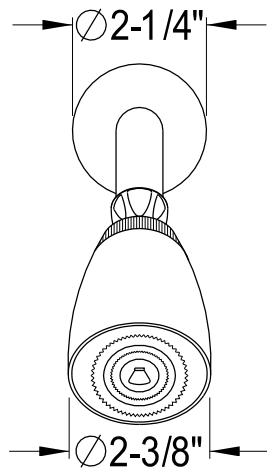

EB231,2,8

Three Handles Tub & Shower Faucet

Min: $2-1/2"$
Max: $3-11/16"$