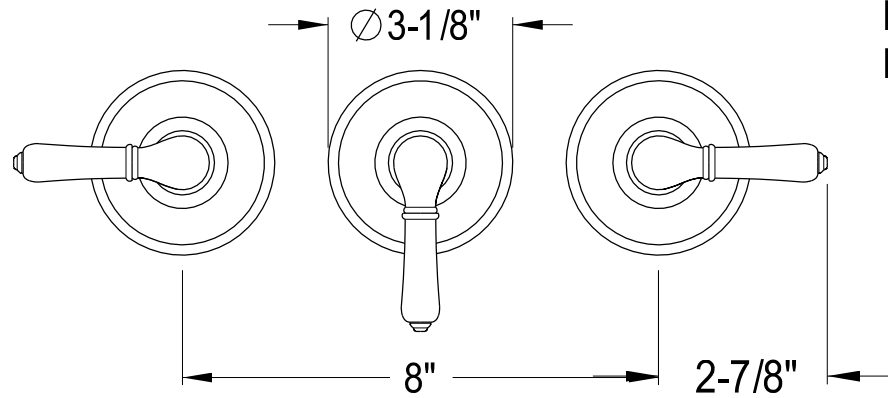

EB231,2,8

Three Handles Tub & Shower Faucet

Min: $2-1/2"$
Max: $3-11/16"$