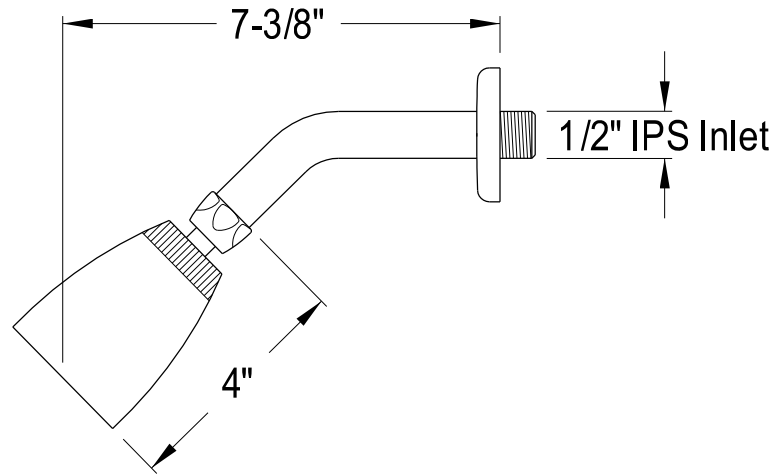

EB231,2,8

Three Handles Tub & Shower Faucet

Min: $2-1/2"$
Max: $3-11/16"$