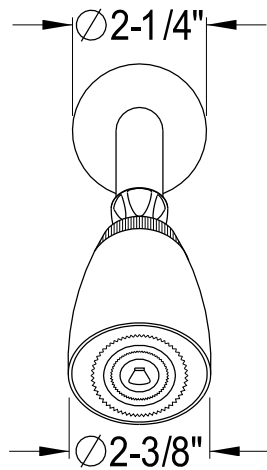

EB231,2,8

Three Handles Tub & Shower Faucet

Min: $2-1/2"$
Max: $3-11/16"$