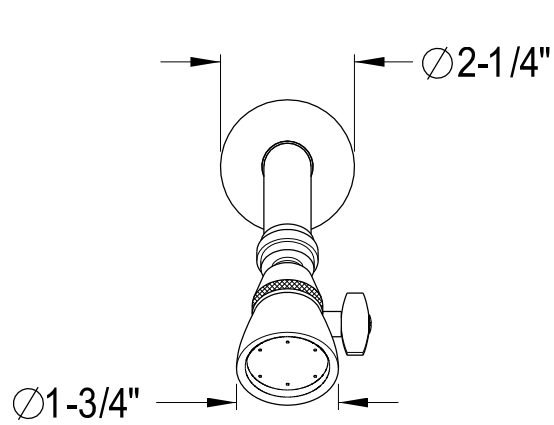

EB235

Three Handles Tub & Shower Faucet

Min: $2-1/2"$
Max: $3-11/16"$