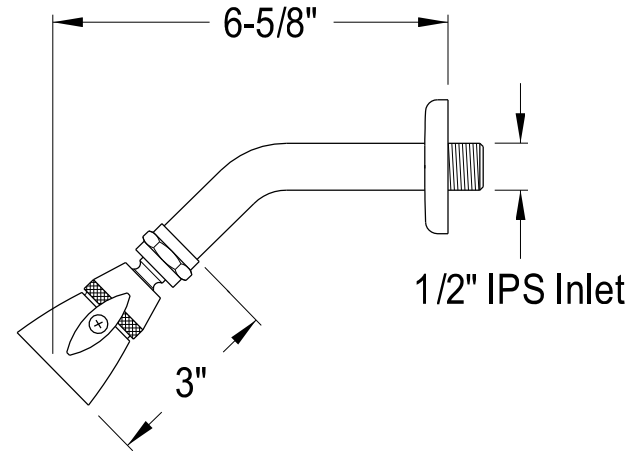

EB235

Three Handles Tub & Shower Faucet

Min: $2-1/2"$
Max: $3-11/16"$