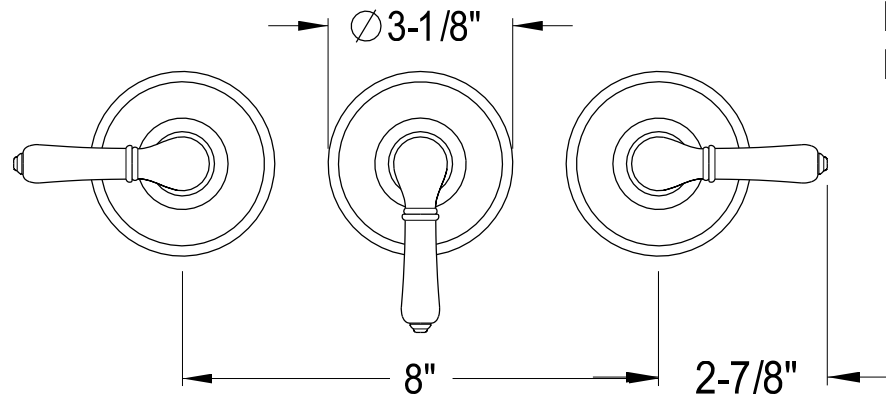

EB235

Three Handles Tub & Shower Faucet

Min: $2-1/2"$
Max: $3-11/16"$