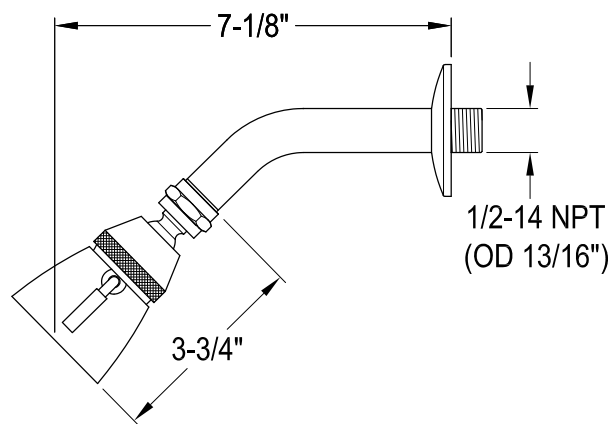

EB2631,5,8BL

Single Handle Pressure Balanced Tub & Shower Faucet

Bracket