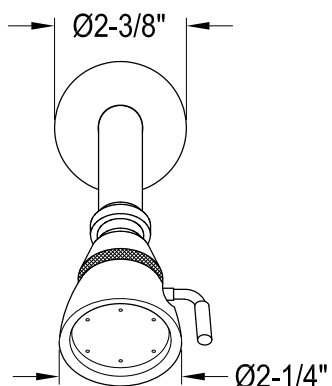

EB2631,5,8BL

Single Handle Pressure Balanced Tub & Shower Faucet

Bracket