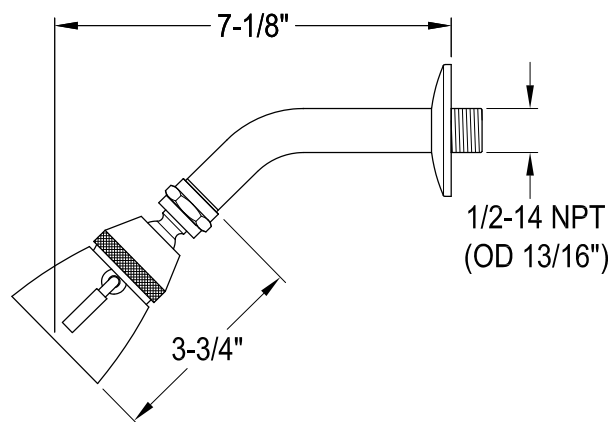

EB2631,2,5,7,8,9BX

Single Handle Pressure Balanced Tub & Shower Faucet

Bracket