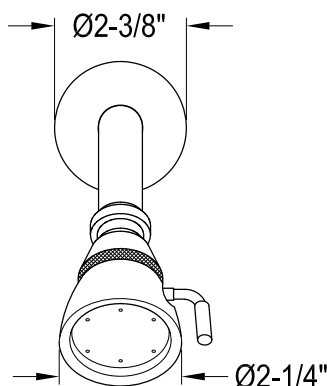

EB2631,2,5,7,8,9BX

Single Handle Pressure Balanced Tub & Shower Faucet

Bracket