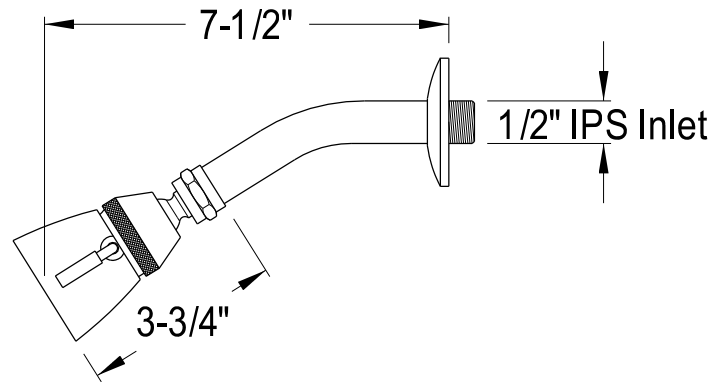

EB2631, 2, 5, 8DXSO

Single Handle Pressure Balanced Tub & Shower Faucet, Shower Only

Min: 1"
Max: 1-5/8"