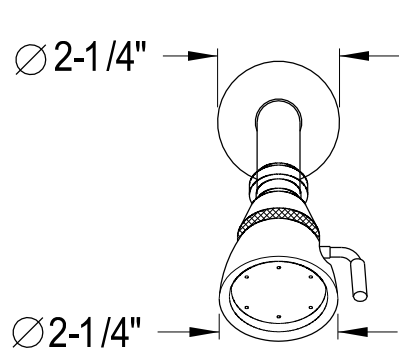

EB2631, 2, 5, 8DXSO

Single Handle Pressure Balanced Tub & Shower Faucet, Shower Only

Min: 1"
Max: 1-5/8"