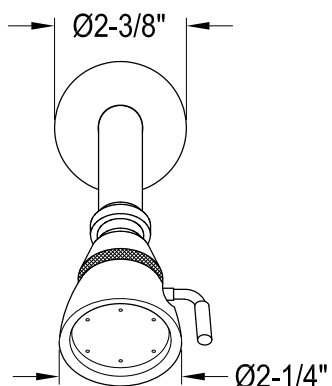

# EB2631,2,5,8TL

Single Handle Pressure Balanced Tub & Shower Faucet