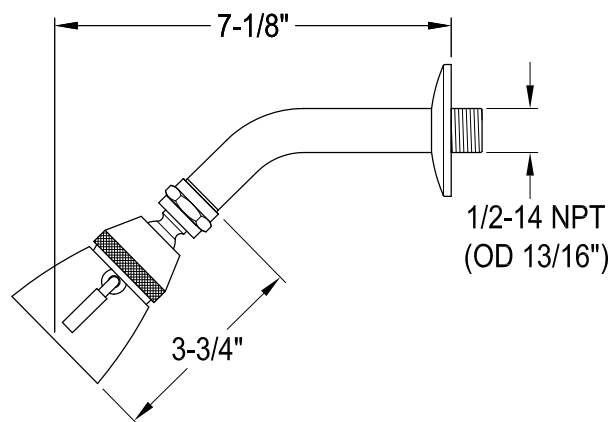

# EB2631,2,5,8TL

Single Handle Pressure Balanced Tub & Shower Faucet

## Bracket