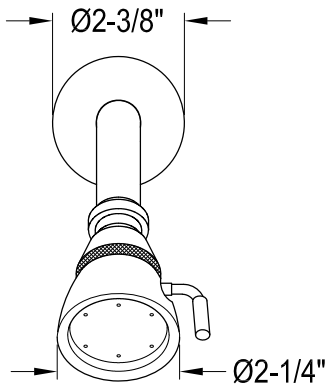

# EB2631,2,5,8EXSO

Single Handle Pressure Balanced Tub & Shower Faucet, Shower Only

## Bracket