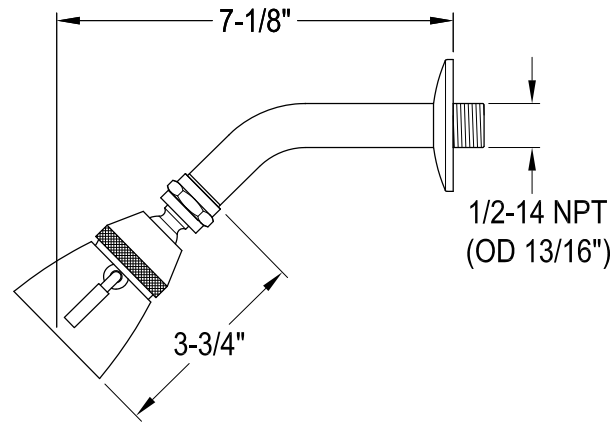

# EB2631,2,5,8EXSO

Single Handle Pressure Balanced Tub & Shower Faucet, Shower Only

## Bracket