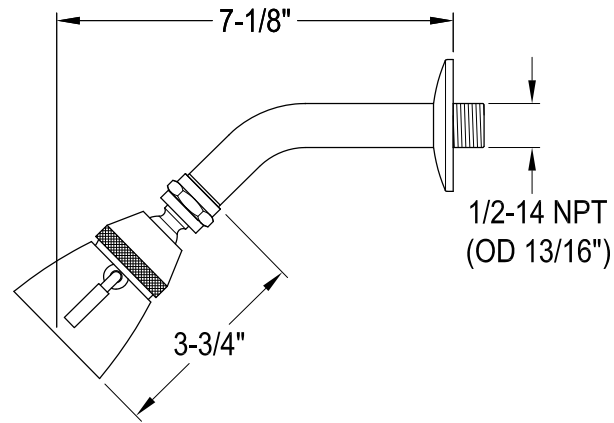

EB2631,2,5,7,8,9BXSO

Single Handle Pressure Balanced Tub & Shower Faucet, Shower Only

Bracket