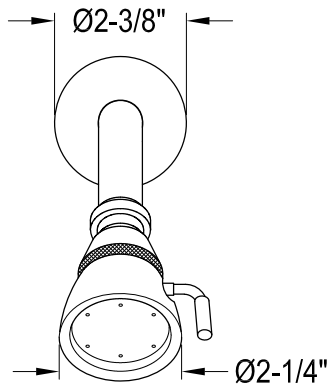

EB2631,2,5,7,8,9BXSO

Single Handle Pressure Balanced Tub & Shower Faucet, Shower Only

Bracket