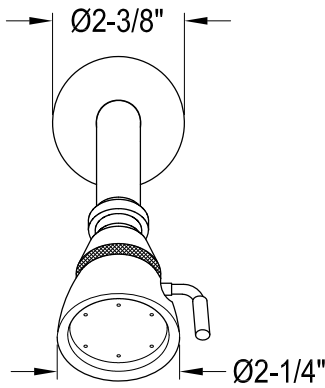

EB3631,2,5,8ALSO

Single Handle Pressure Balanced Tub & Shower Faucet, Shower Only

Bracket