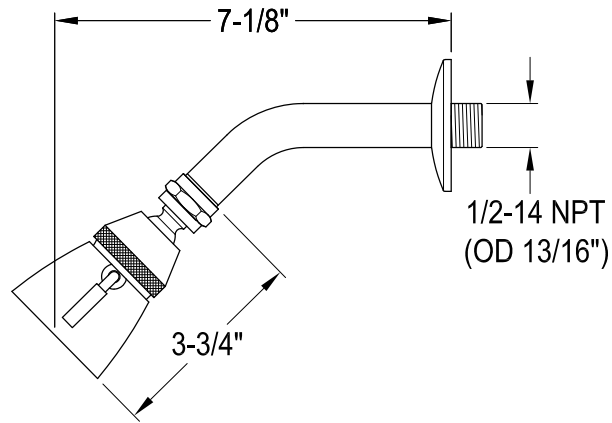

EB3631,2,5,8ALSO

Single Handle Pressure Balanced Tub & Shower Faucet, Shower Only

Bracket