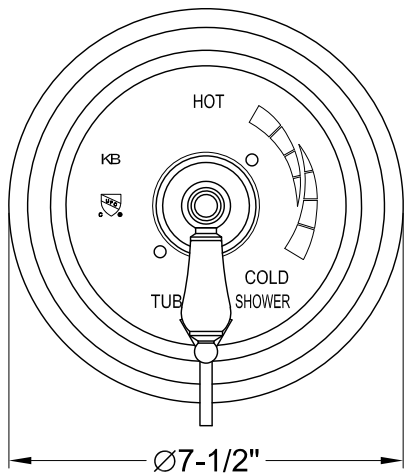

EB36310,20,50,80PL

Single Handle Pressure Balanced Tub & Shower Faucet With Diverter

Min:1"
Max:1-5/8"