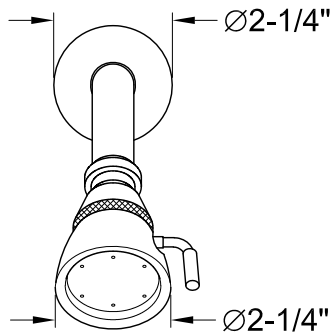

EB36310,20,50,80PL

Single Handle Pressure Balanced Tub & Shower Faucet With Diverter

Min:1"
Max:1-5/8"