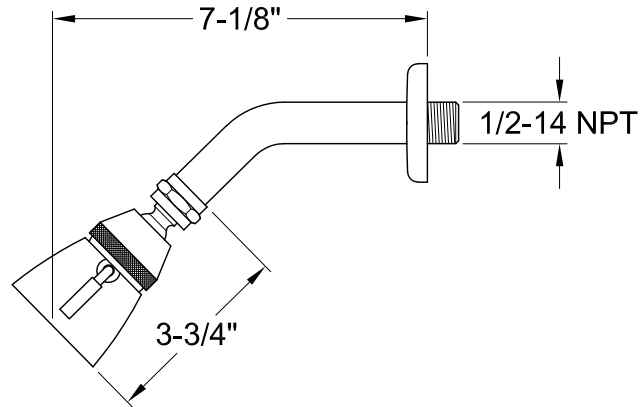

EB36310,20,50,80PL

Single Handle Pressure Balanced Tub & Shower Faucet With Diverter

Min:1"
Max:1-5/8"