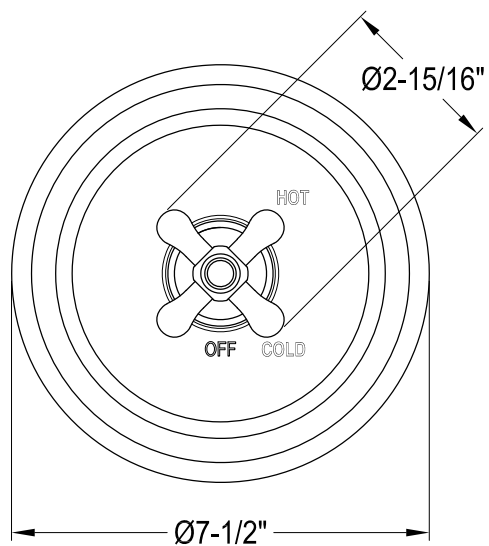

EB3631,2,5,8AXTO

Single Handle Pressure Balanced Tub & Shower Faucet, Tub Only

Bracket