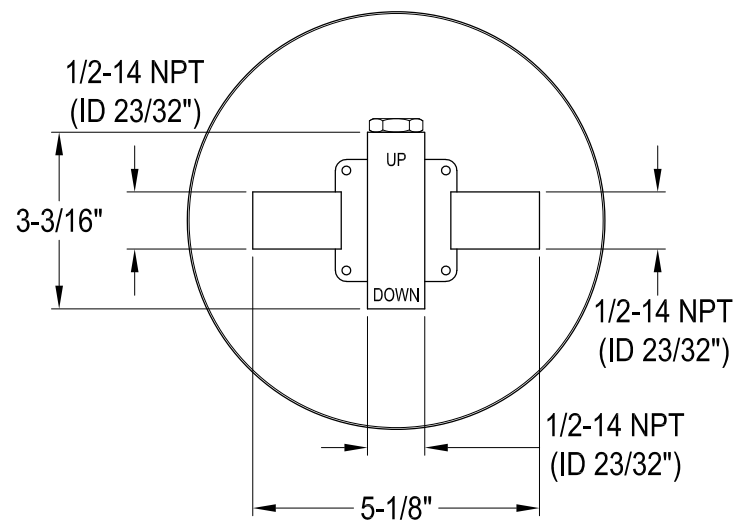

EB3631,2,5,8AXTO

Single Handle Pressure Balanced Tub & Shower Faucet, Tub Only

Bracket