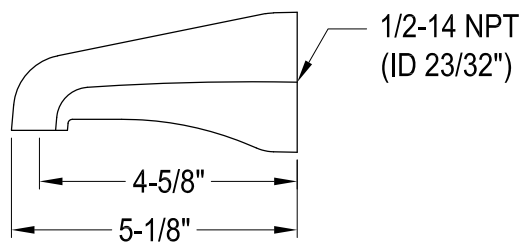

EB3631,2,5,8AXTO

Single Handle Pressure Balanced Tub & Shower Faucet, Tub Only

Bracket