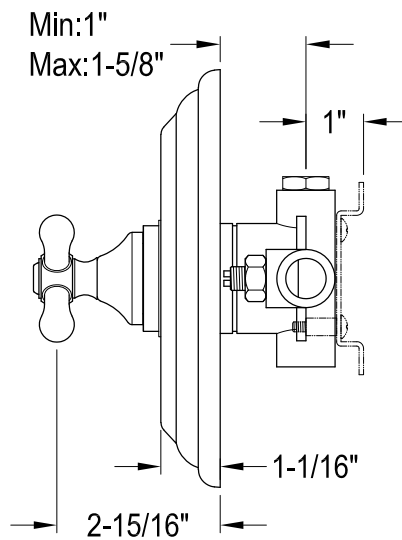

EB3631,2,5,8AXTO

Single Handle Pressure Balanced Tub & Shower Faucet, Tub Only

Bracket