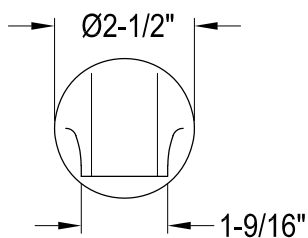

EB3631,2,5,8AXTO

Single Handle Pressure Balanced Tub & Shower Faucet, Tub Only

Bracket