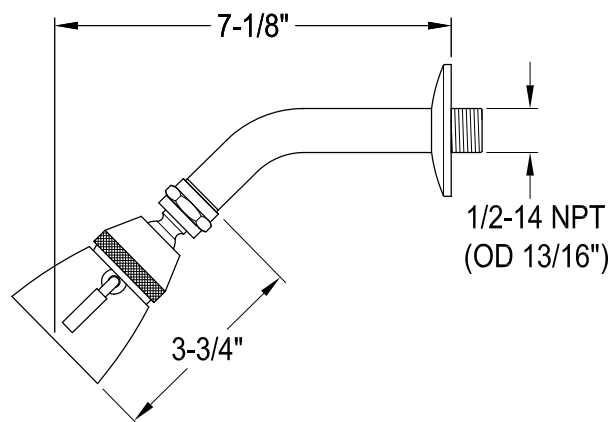

EB3631,2,5,8PX

Single Handle Pressure Balanced Tub & Shower Faucet

Bracket