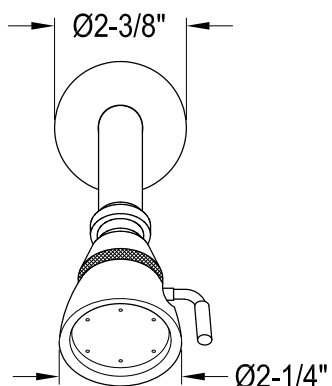

EB3631,2,5,8PX

Single Handle Pressure Balanced Tub & Shower Faucet

Bracket