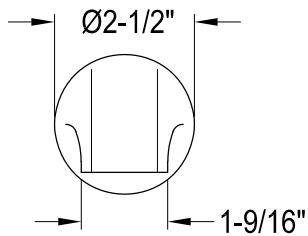

# EB3631,2,5,8PXTO

Single Handle Pressure Balanced Tub & Shower Faucet, Tub Only