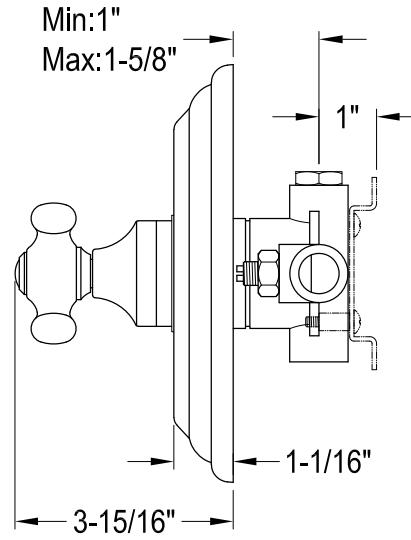

# EB3631,2,5,8PXTO

Single Handle Pressure Balanced Tub & Shower Faucet, Tub Only

## Bracket