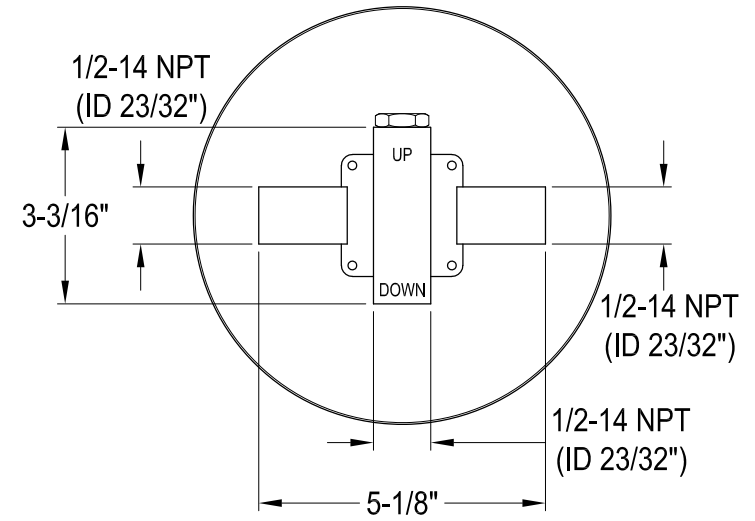

# EB3631,2,5,8PXTO

Single Handle Pressure Balanced Tub & Shower Faucet, Tub Only

## Bracket