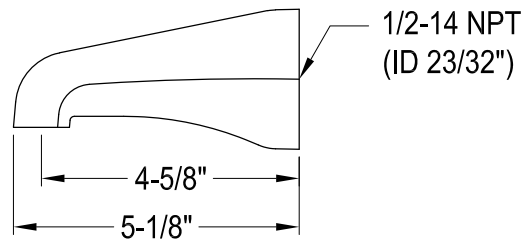

# EB3631,2,5,8PXTO

Single Handle Pressure Balanced Tub & Shower Faucet, Tub Only

## Bracket