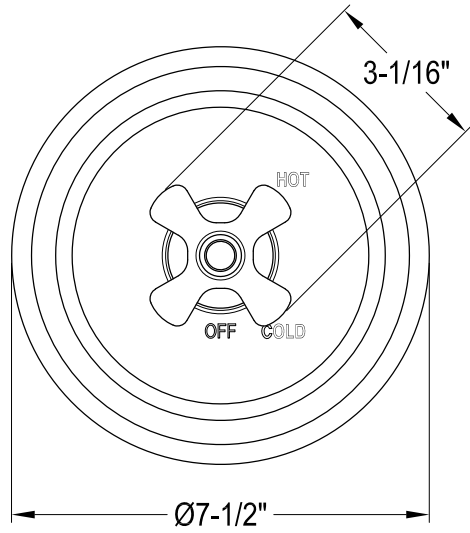

# EB3631,2,5,8PXTO

Single Handle Pressure Balanced Tub & Shower Faucet, Tub Only

## Bracket