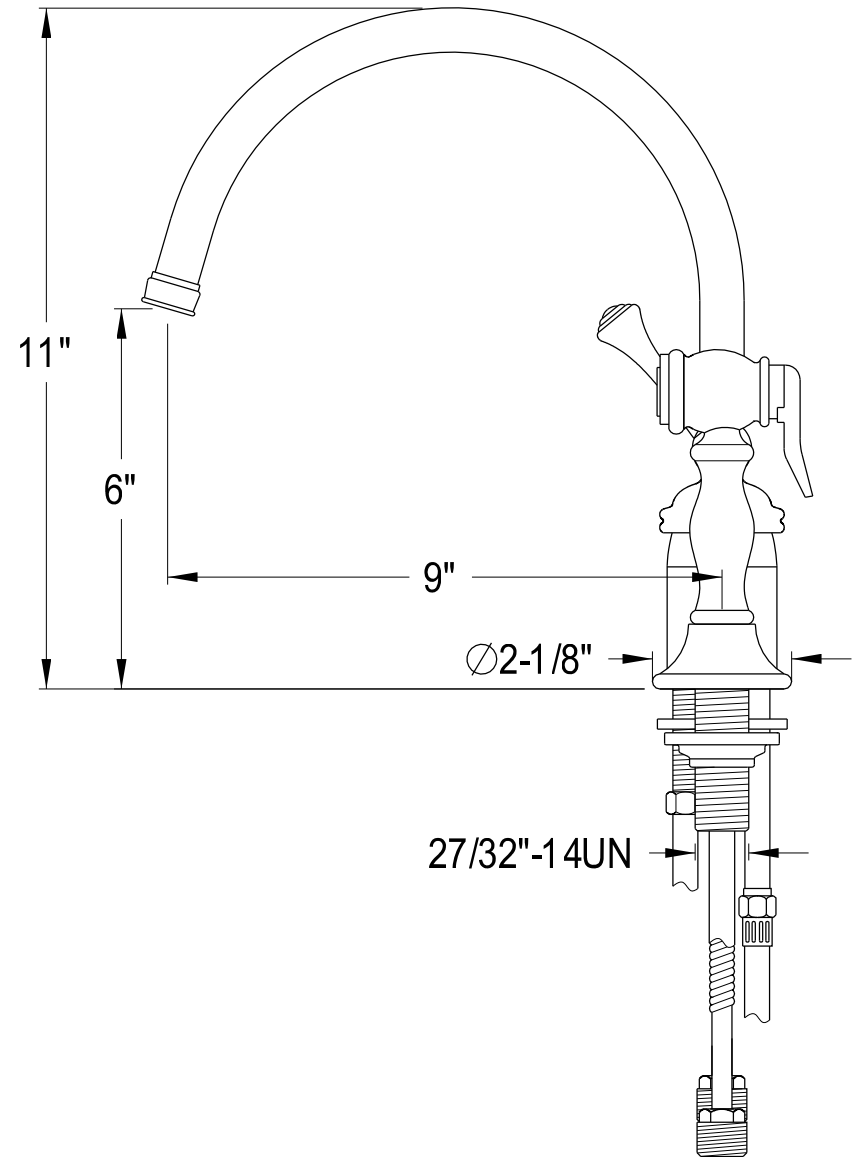

EB3811,5,8BLBS

Single Lever Handle Kitchen Faucet With Brass Sprayer

$27\frac{32}{}''-14UN$