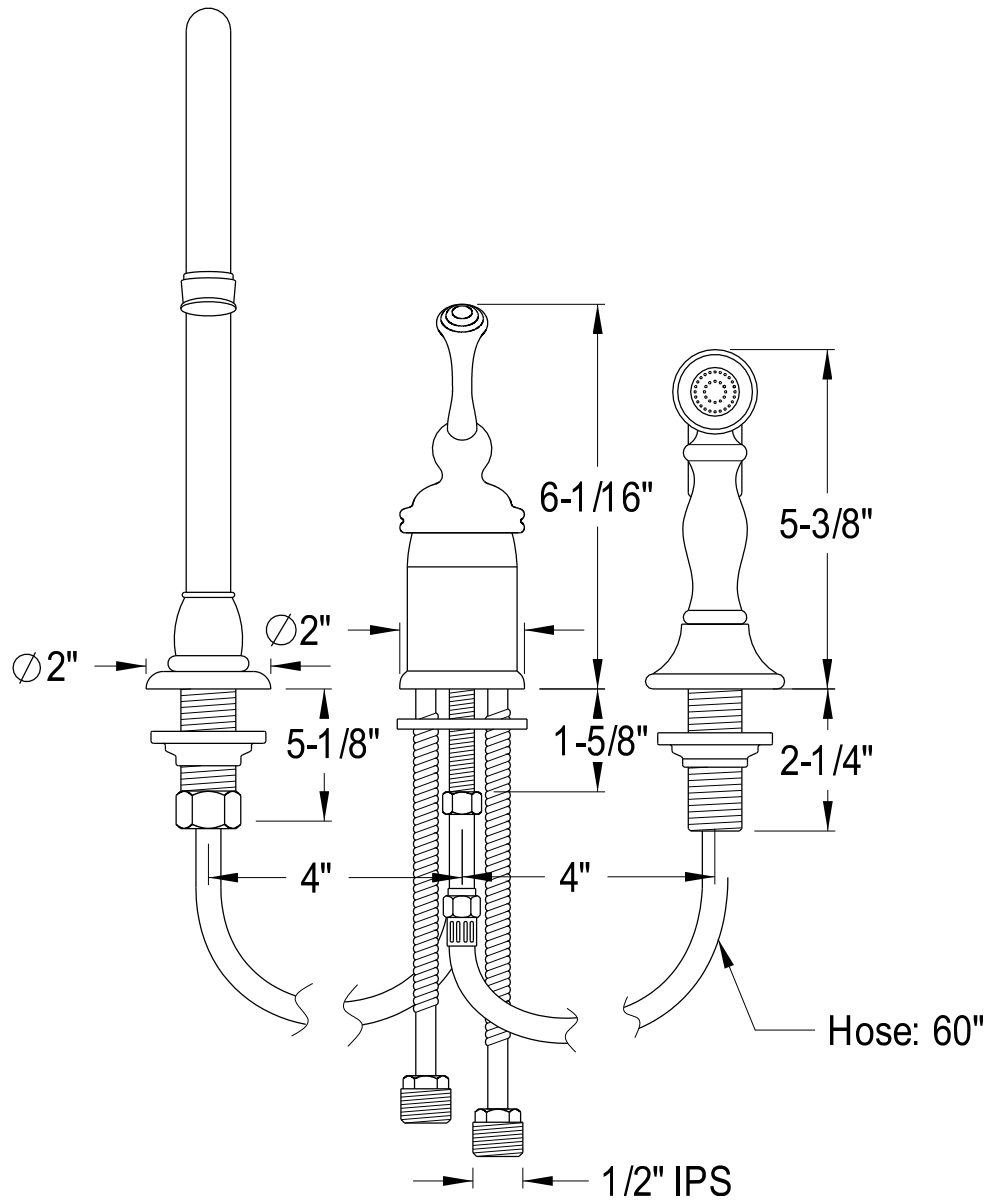

EB3811,5,8BLBS

Single Lever Handle Kitchen Faucet With Brass Sprayer

$27\frac{32}{}''-14UN$