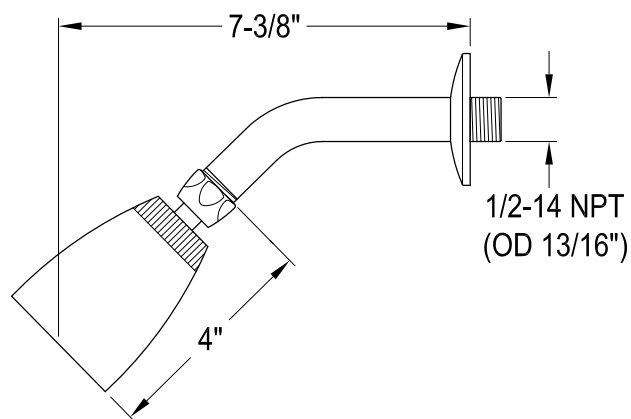

EB651

Single Handle Pressure Balanced Tub & Shower Faucet

Bracket