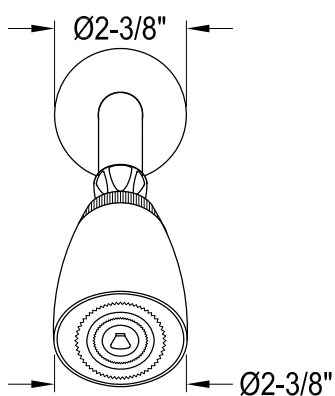

EB651

Single Handle Pressure Balanced Tub & Shower Faucet

Bracket