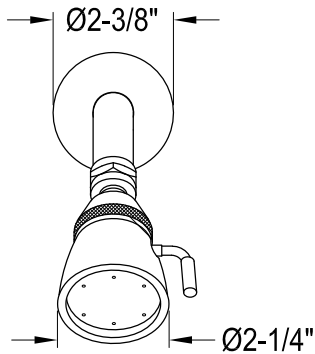

# EB661,2,5,8AL

Twin Handles Pressure Balanced Tub & Shower Faucet with Volume Control