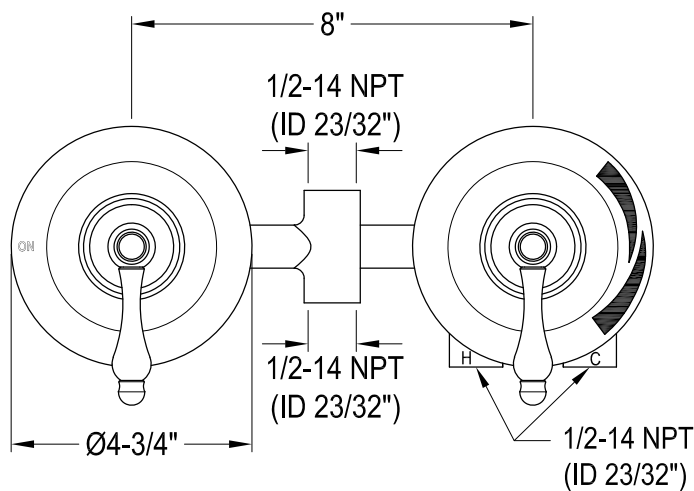

# EB661,2,5,8AL

Twin Handles Pressure Balanced Tub & Shower Faucet with Volume Control

## Bracket