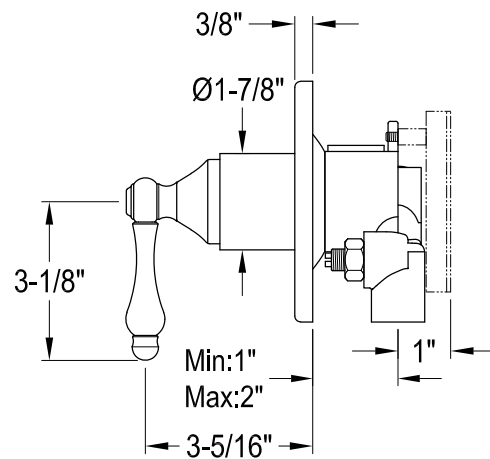

# EB661,2,5,8AL

Twin Handles Pressure Balanced Tub & Shower Faucet with Volume Control

## Bracket