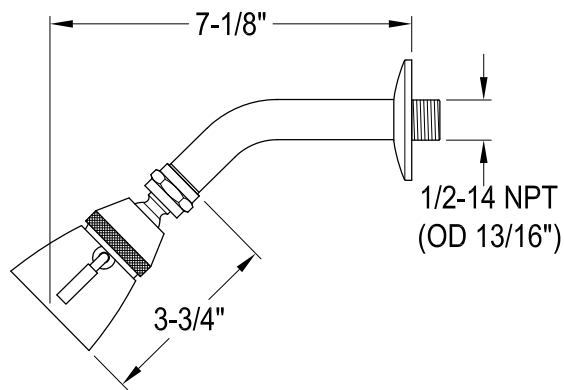

# EB661,2,5,8AL

Twin Handles Pressure Balanced Tub & Shower Faucet with Volume Control

## Bracket