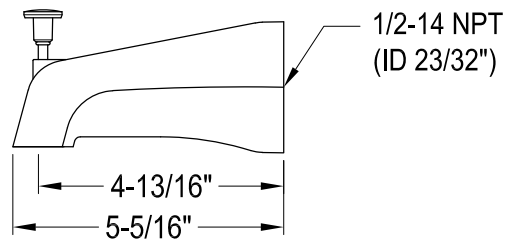

# EB661,2,5,8AL

Twin Handles Pressure Balanced Tub & Shower Faucet with Volume Control