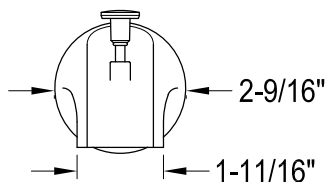

# EB661,2,5,8AL

Twin Handles Pressure Balanced Tub & Shower Faucet with Volume Control

## Bracket