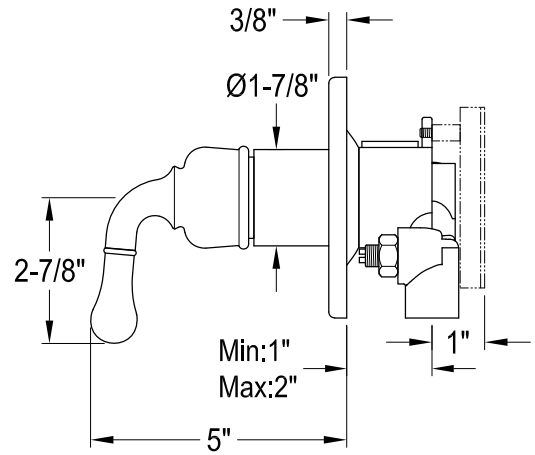

EB671,2,4,5,7,8,9

Twin Handles Pressure Balanced Tub & Shower Faucet with Volume Control

Bracket