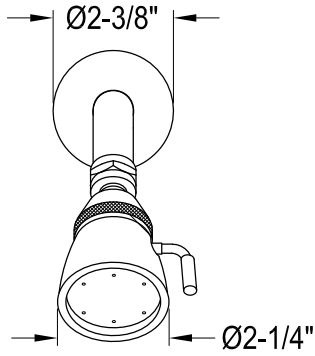

EB671,2,4,5,7,8,9

Twin Handles Pressure Balanced Tub & Shower Faucet with Volume Control

Bracket