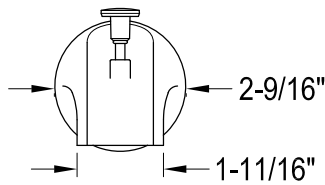

EB671,2,4,5,7,8,9

Twin Handles Pressure Balanced Tub & Shower Faucet with Volume Control

Bracket