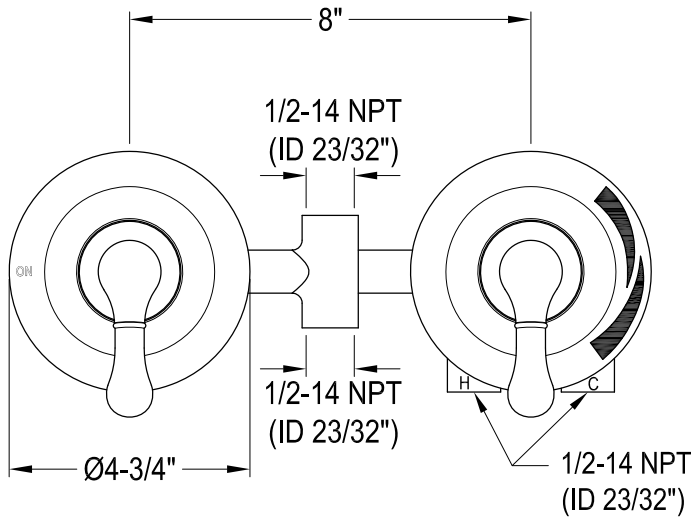

EB671,2,4,5,7,8,9

Twin Handles Pressure Balanced Tub & Shower Faucet with Volume Control

Bracket