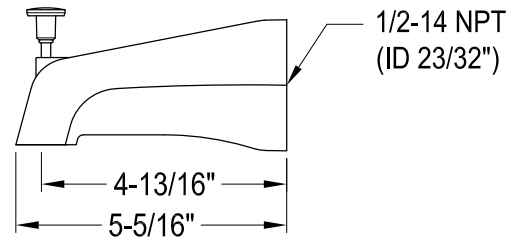

EB671,2,4,5,7,8,9

Twin Handles Pressure Balanced Tub & Shower Faucet with Volume Control

Bracket