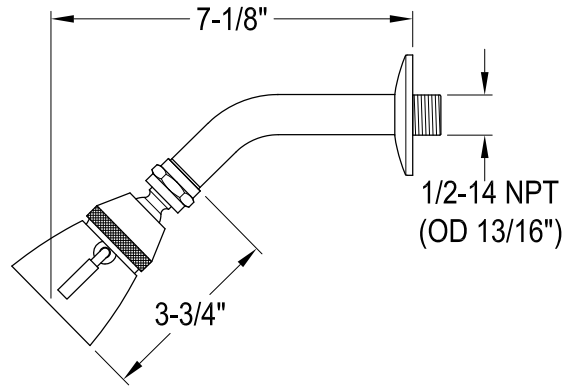

EB671,2,4,5,7,8,9

Twin Handles Pressure Balanced Tub & Shower Faucet with Volume Control

Bracket