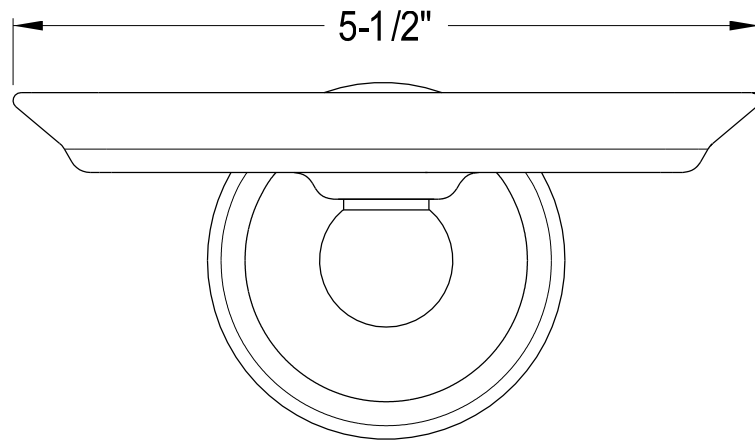

# EBA2975C,PB,ORB,SN

Soap Dish Holder

5-1/2"

5"

3-9/16"

Ø 2-5/8"

3-1/4"