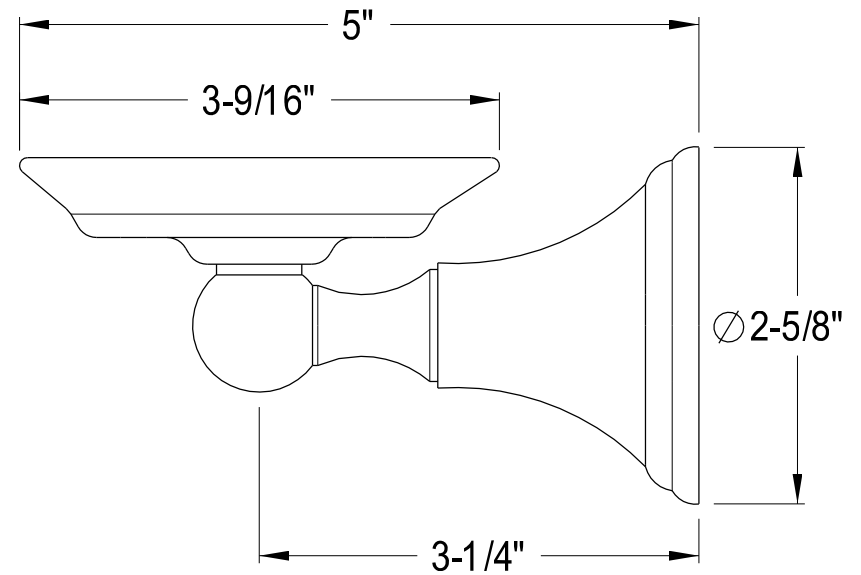

# EBA2975C,PB,ORB,SN

Soap Dish Holder

5-1/2"

5"

3-9/16"

Ø 2-5/8"

3-1/4"