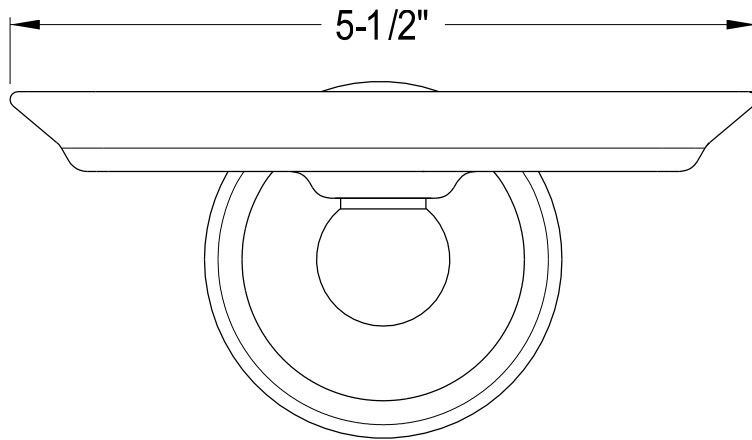

EBA2975C,PB,ORB,SN

Soap Dish Holder

5-1/2"