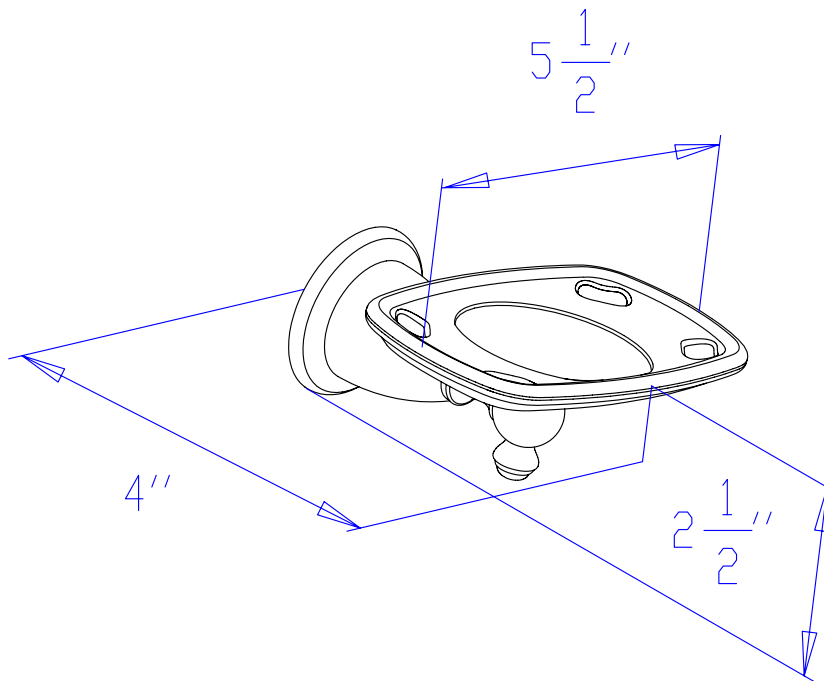

MODEL# :EBA7976C
PRODUCT SPECIFICATION SHEET

DESCRIPTION:

English Vintage Toothbrush/ Tumbler Holder,Cp

CARTRIDGES (If applicable):

CARTRIDGE TYPE	MODEL #
Hot Cartridge	
Cold Cartridge	
Shared or Single H&C Cartridge	No Cartridge
Diverter (If applicable)	

Note: Please always check with Elements of Design Customer Service for Cartridge Model Number Verification before you order.

Note: Photo above and Drawing below shows overall style of the product, handle styles may be different to the product model number this specification sheet is referring to.

Toothbrush Holder W/ Ceramic Tumbler