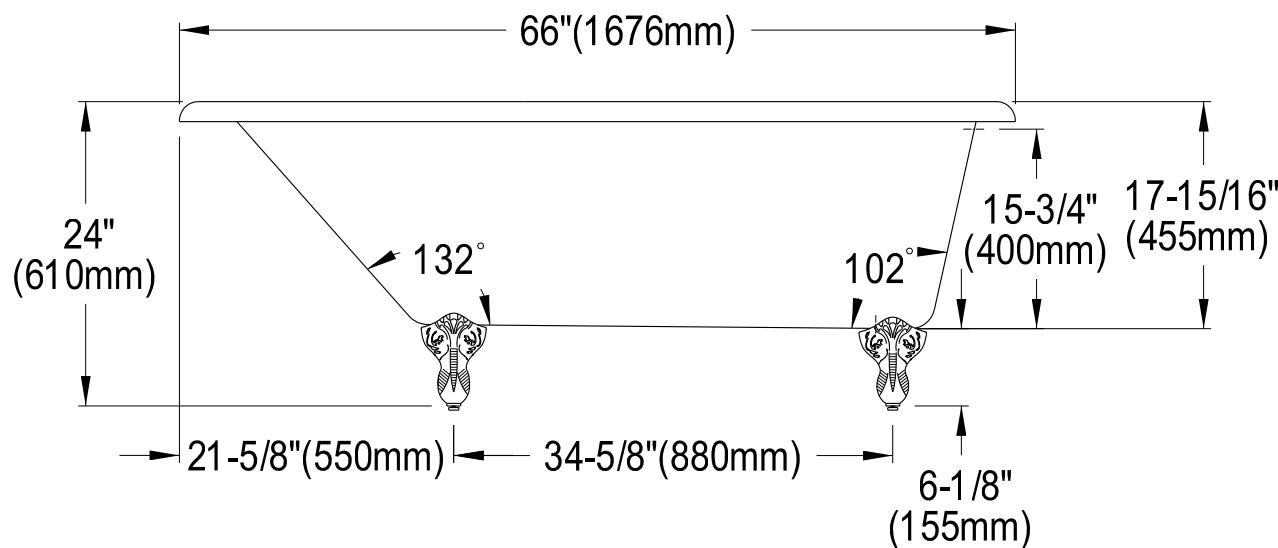

ECTND673123T1,2,5,8

66" Cast Iron Bathtub

Section A-A