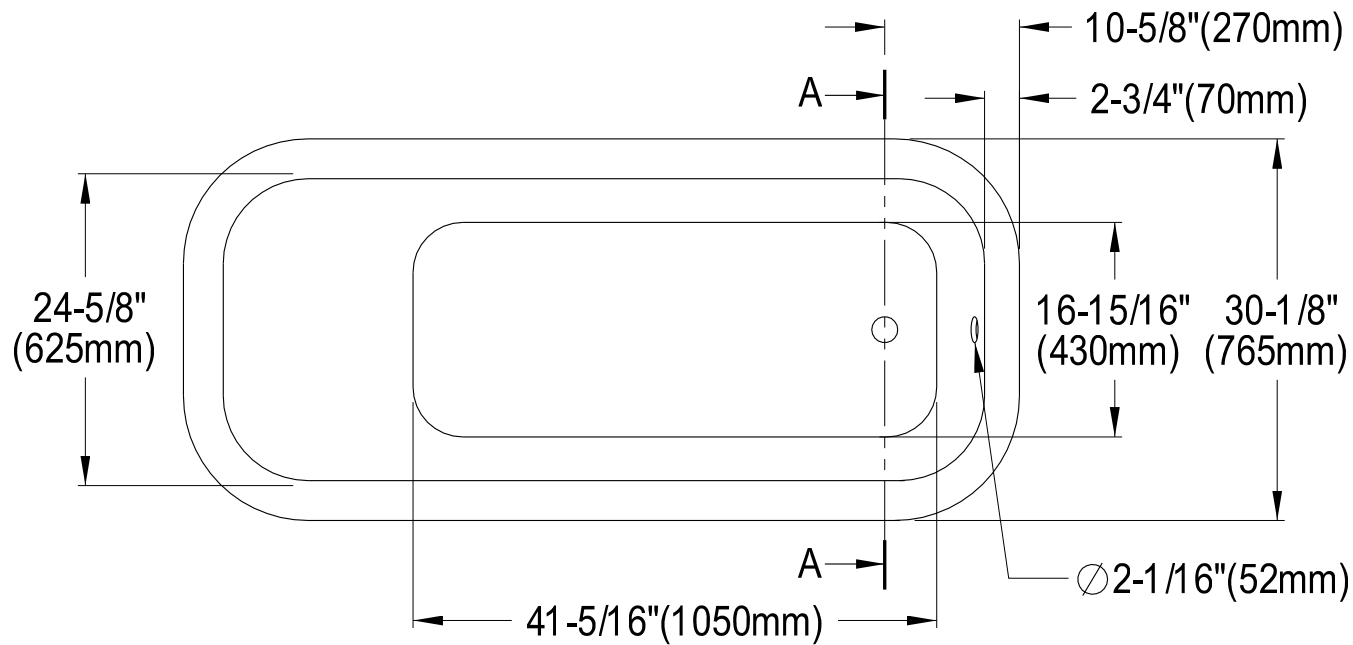

ECTND673123T1,2,5,8

66" Cast Iron Bathtub

Section A-A