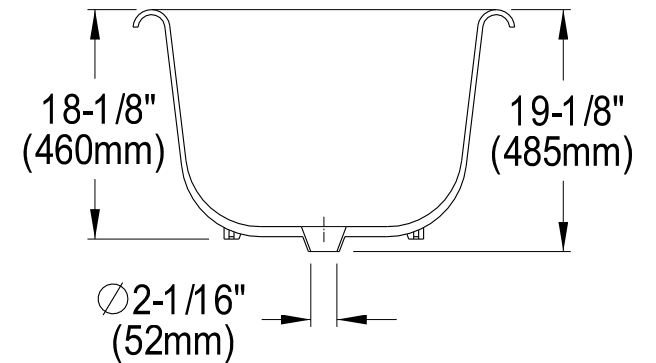

ECTND673123T1,2,5,8

66" Cast Iron Bathtub

Section A-A