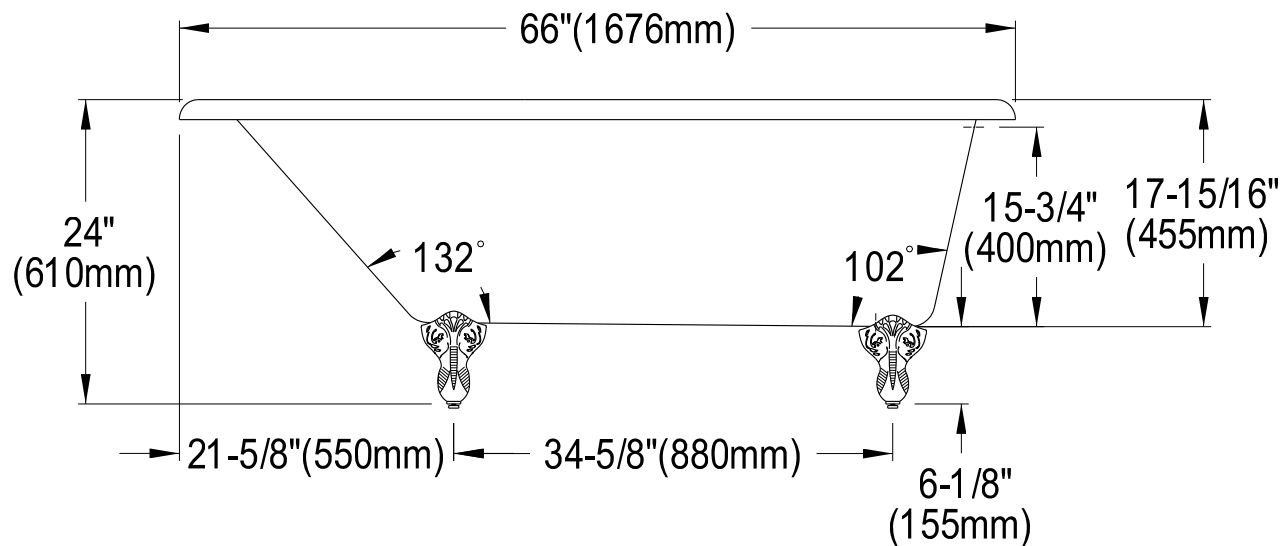

ECTND673123T1,2,5,8

66" Cast Iron Bathtub

Section A-A