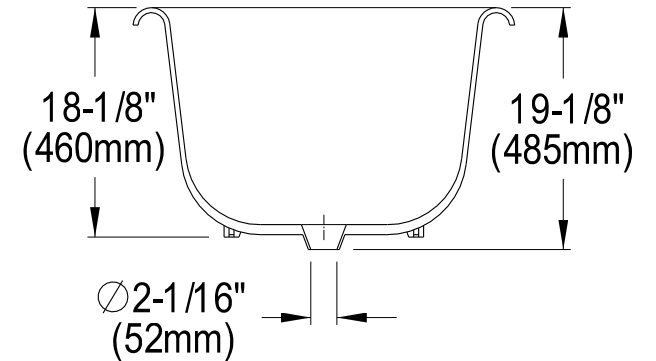

ECTND673123T1,2,5,8

66" Cast Iron Bathtub

Section A-A