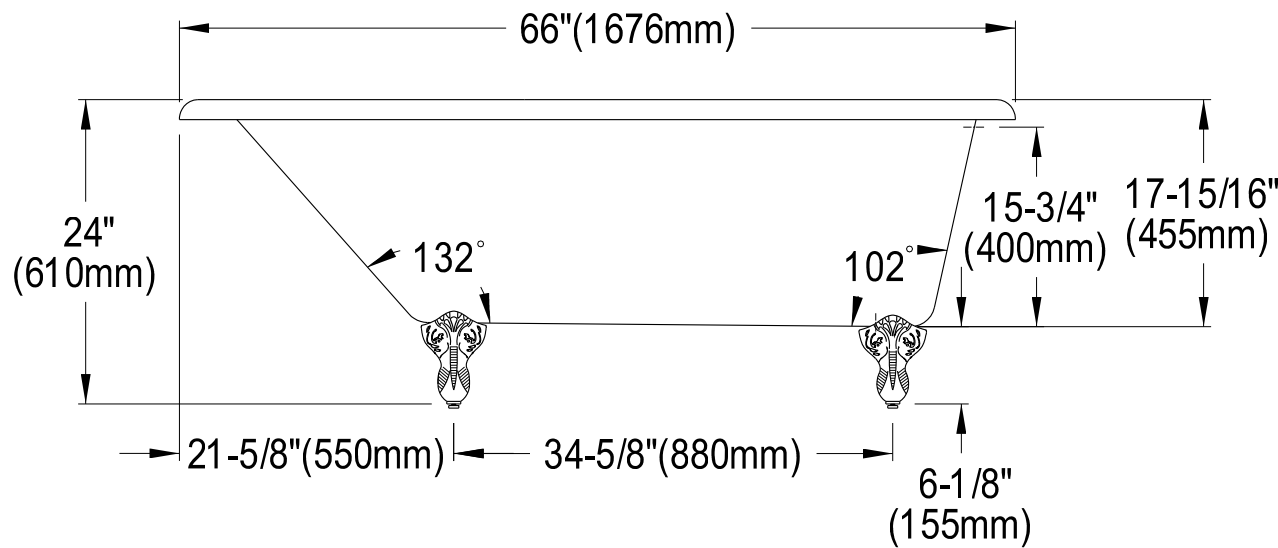

ECTND673123T1,2,5,8

66" Cast Iron Bathtub

Section A-A