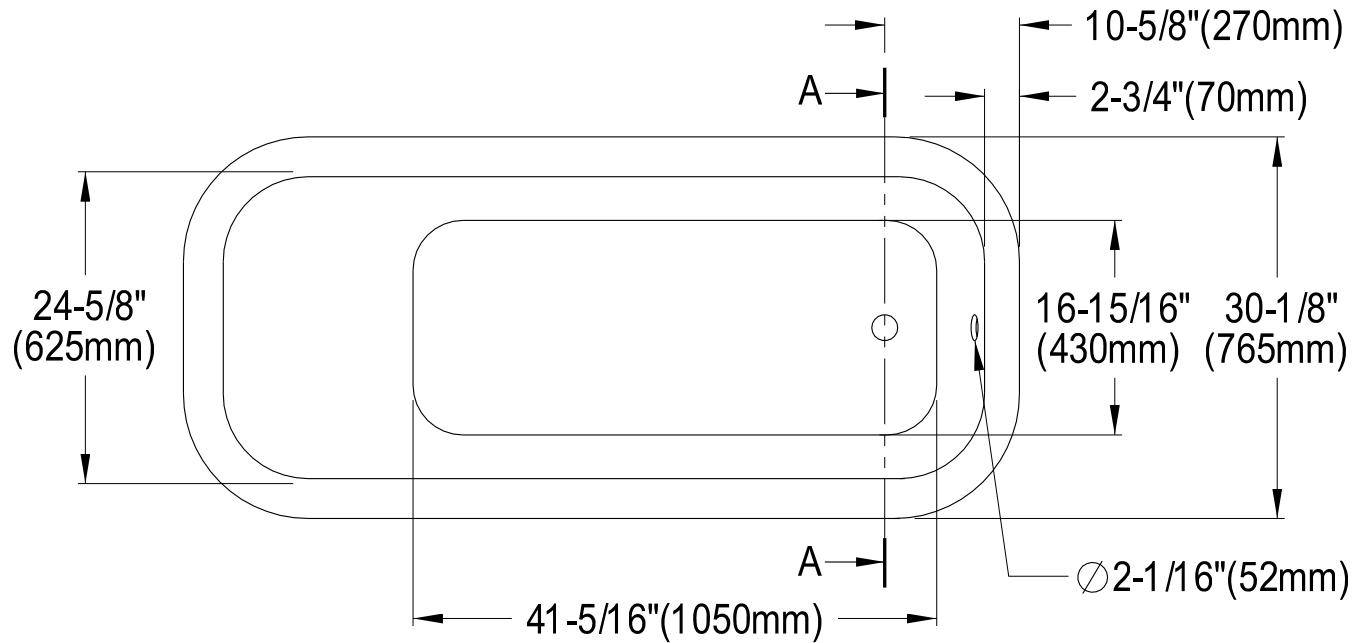

ECTND673123T1,2,5,8

66" Cast Iron Bathtub

Section A-A