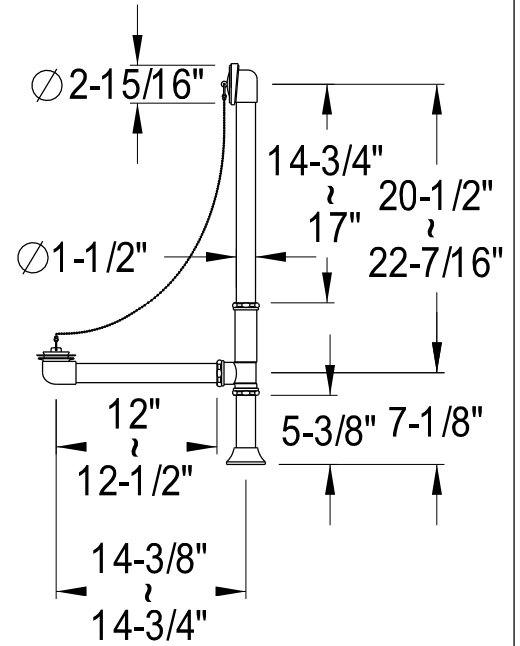

EDK1141,2,5,8AX

Shower Combo

CC2091,2,5,8
Tub Waste & Overflow, 20 Gauge

CC461,2,5,8
Single Offset Bath Supply