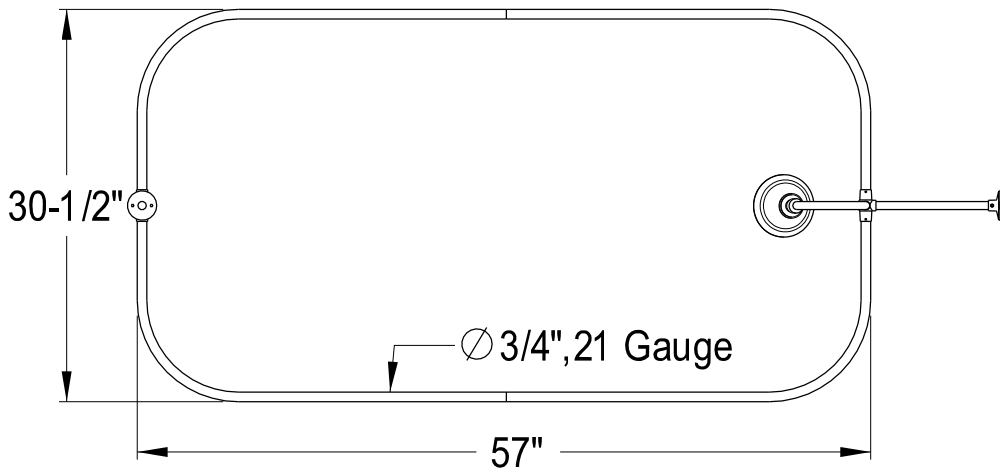

EDK1141,2,5,8AX

Shower Combo

CC2091,2,5,8
Tub Waste & Overflow, 20 Gauge

CC461,2,5,8
Single Offset Bath Supply