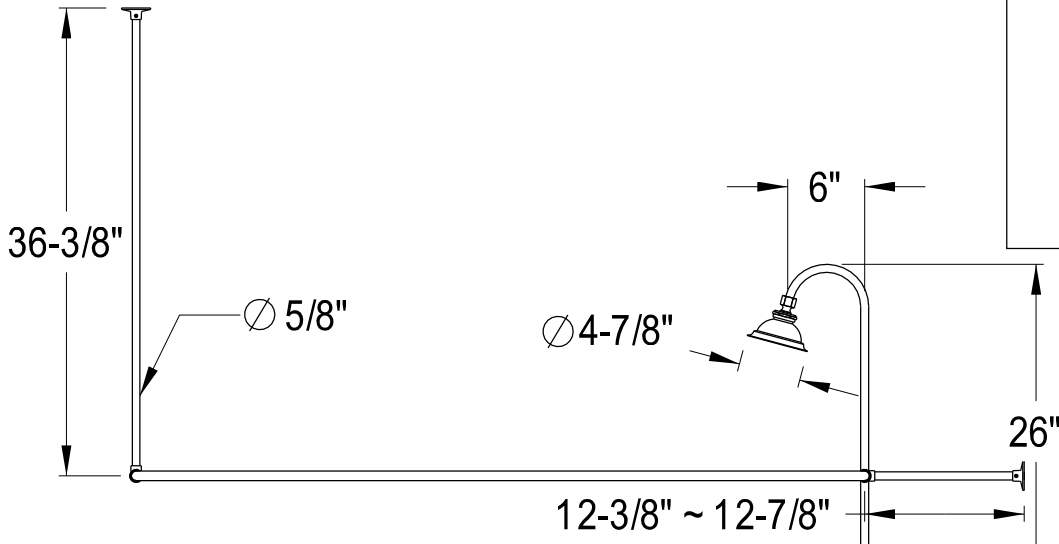

EDK1141,2,5,8AX

Shower Combo

CC2091,2,5,8
Tub Waste & Overflow, 20 Gauge

CC461,2,5,8
Single Offset Bath Supply