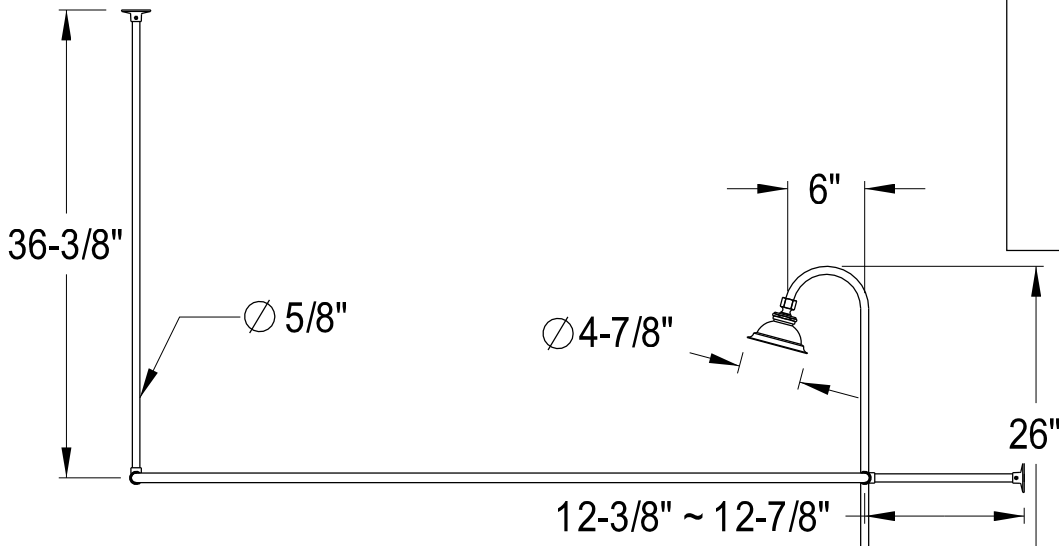

# EDK1141,2,5,8AX

Shower Combo

CC2091,2,5,8  
Tub Waste & Overflow, 20 Gauge

CC461,2,5,8  
Single Offset Bath Supply