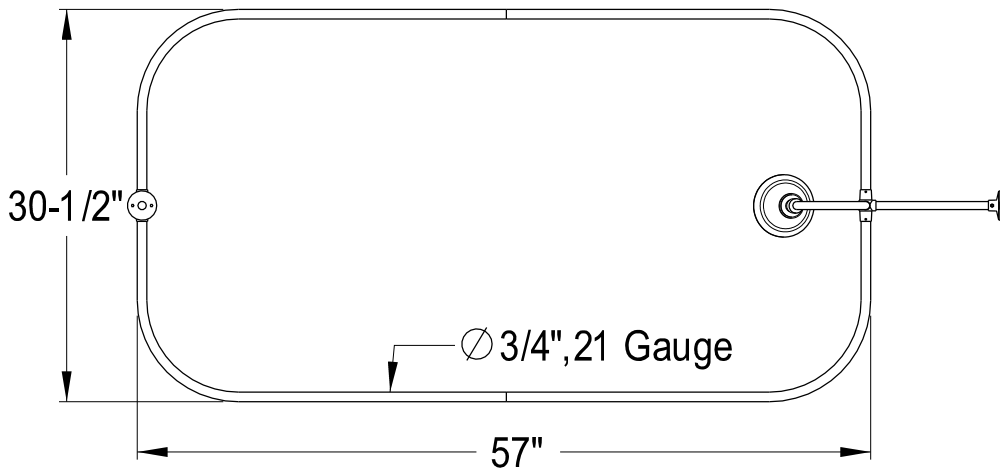

# EDK1141,2,5,8AX

Shower Combo

CC2091,2,5,8  
Tub Waste & Overflow, 20 Gauge

CC461,2,5,8  
Single Offset Bath Supply