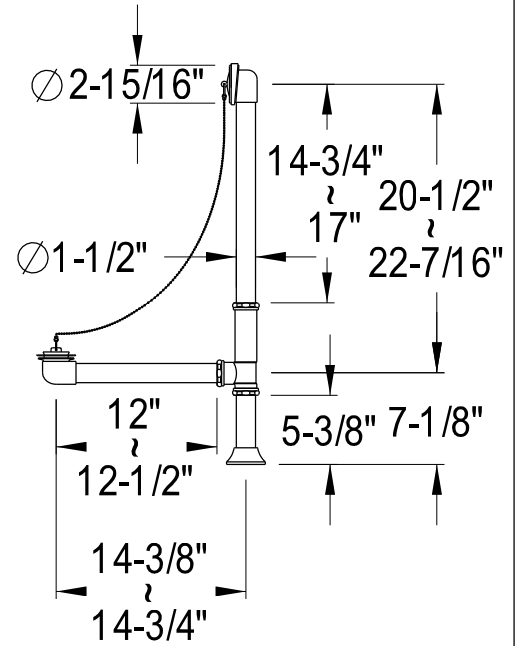

# EDK1141,2,5,8AX

Shower Combo

CC2091,2,5,8  
Tub Waste & Overflow, 20 Gauge

CC461,2,5,8  
Single Offset Bath Supply