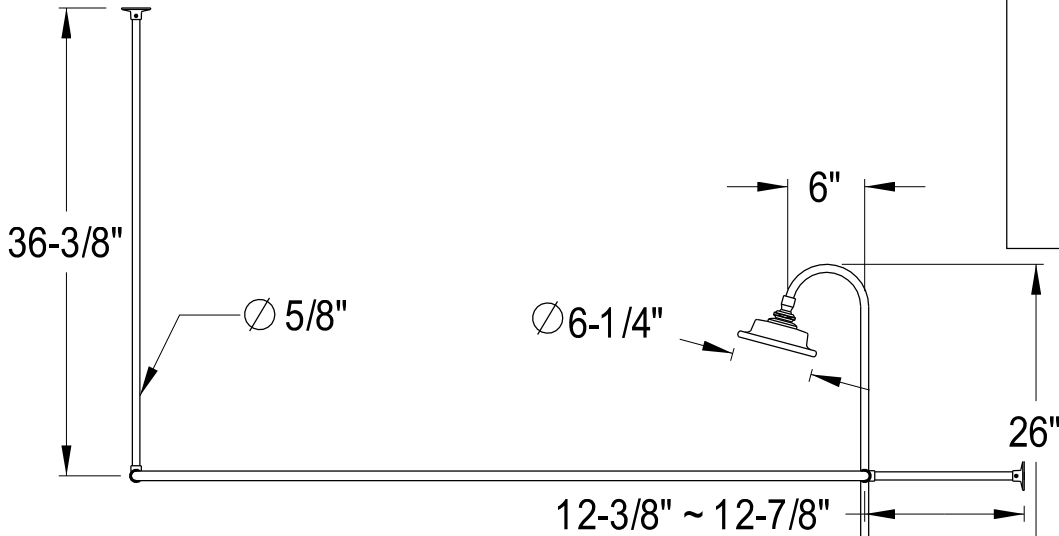

EDK1141,2,5,8PX

Shower Combo

CC2091,2,5,8
Tub Waste & Overflow, 20 Gauge

CC461,2,5,8
Single Offset Bath Supply