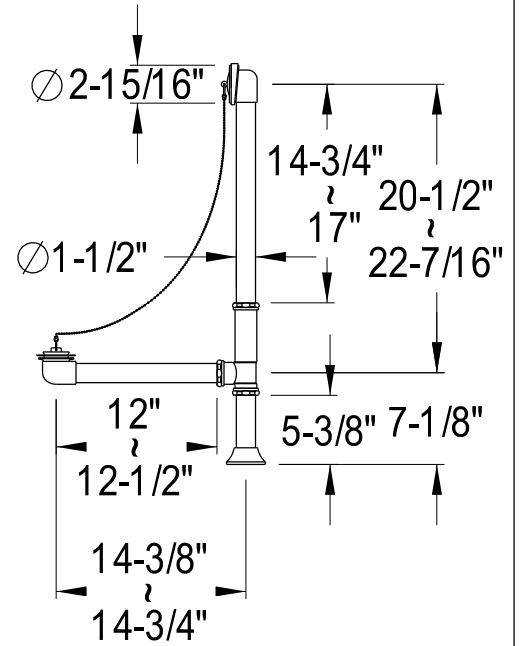

EDK1141,2,5,8PX

Shower Combo

CC2091,2,5,8
Tub Waste & Overflow, 20 Gauge

CC461,2,5,8
Single Offset Bath Supply