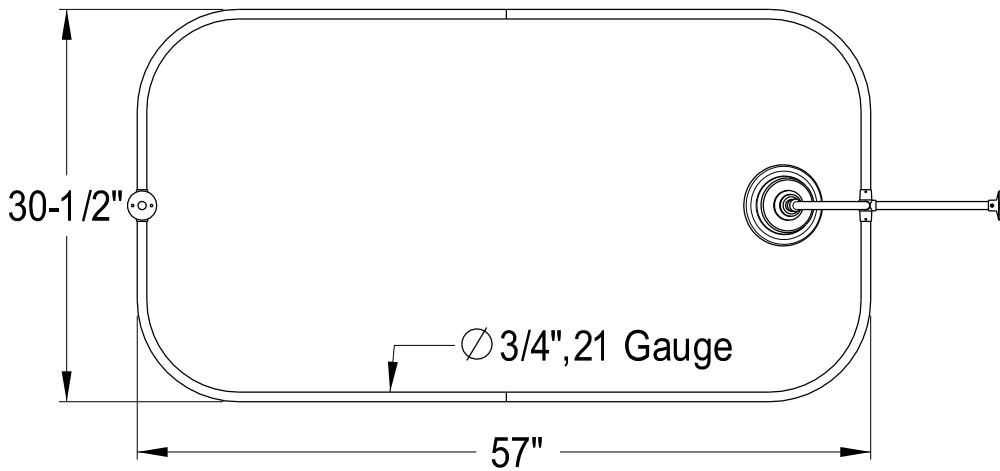

EDK1141,2,5,8PX

Shower Combo

CC2091,2,5,8
Tub Waste & Overflow, 20 Gauge

CC461,2,5,8
Single Offset Bath Supply