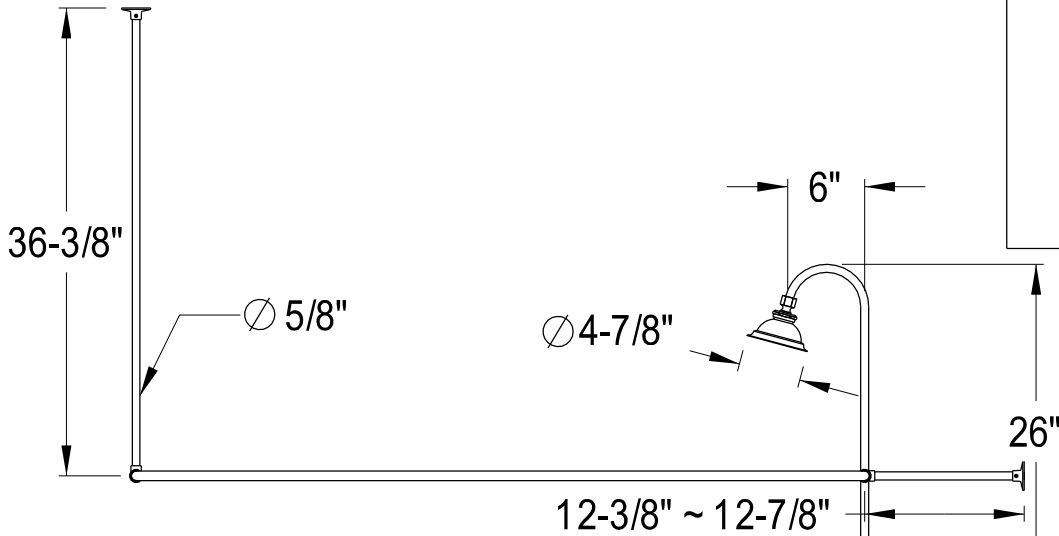

# EDK1181,2,5,8AX

Shower Combo

CC2091,2,5,8  
Tub Waste & Overflow, 20 Gauge

CC471,2,5,8  
Double Offset Bath Supply