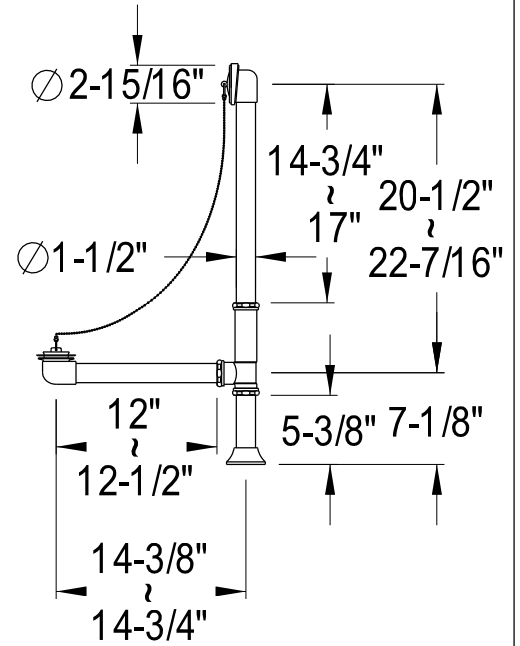

# EDK1181,2,5,8AX

Shower Combo

CC2091,2,5,8  
Tub Waste & Overflow, 20 Gauge

CC471,2,5,8  
Double Offset Bath Supply