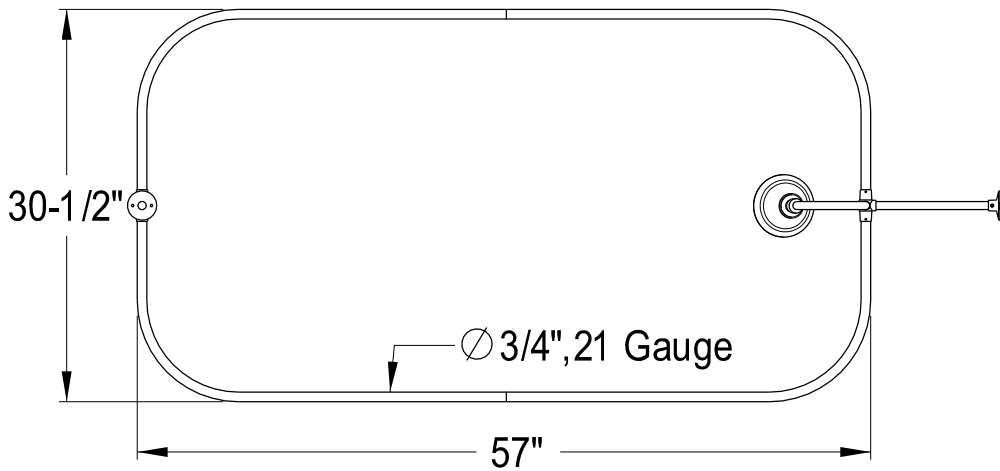

# EDK1181,2,5,8AX

Shower Combo

CC2091,2,5,8  
Tub Waste & Overflow, 20 Gauge

CC471,2,5,8  
Double Offset Bath Supply