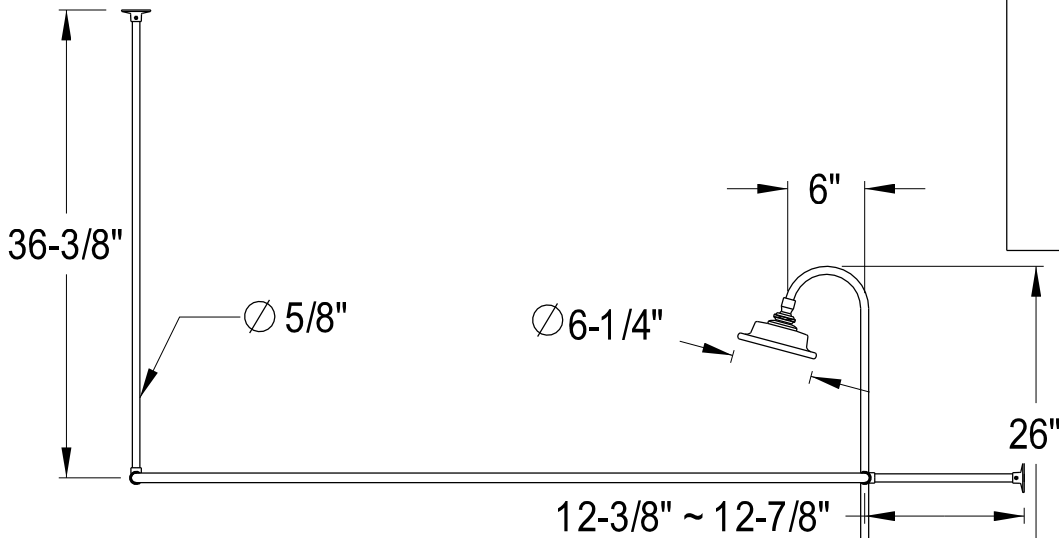

# EDK1181,2,5,8PX

Shower Combo

CC2091,2,5,8  
Tub Waste & Overflow, 20 Gauge

CC471,2,5,8  
Double Offset Bath Supply