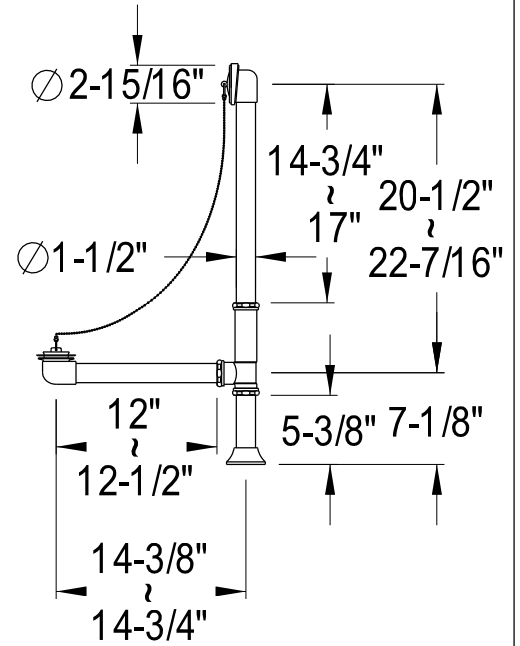

# EDK1181,2,5,8PX

Shower Combo

CC2091,2,5,8  
Tub Waste & Overflow, 20 Gauge

CC471,2,5,8  
Double Offset Bath Supply