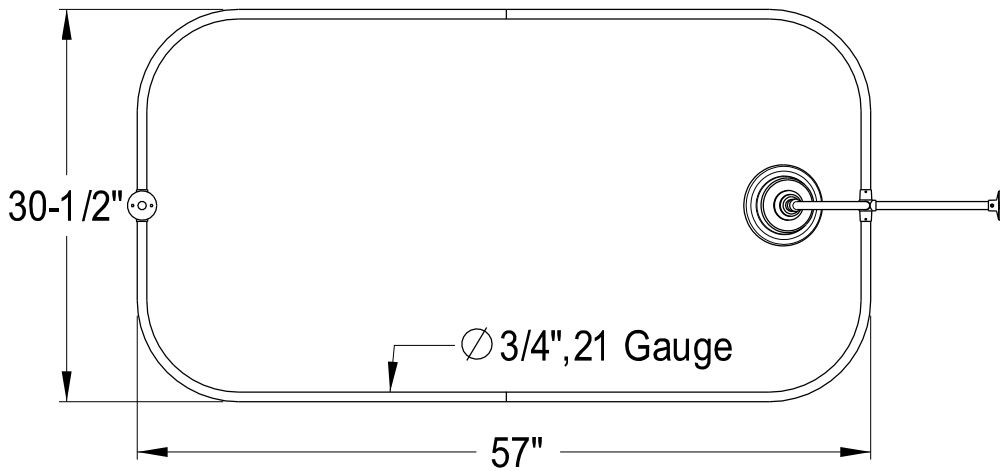

# EDK1181,2,5,8PX

Shower Combo

CC2091,2,5,8  
Tub Waste & Overflow, 20 Gauge

CC471,2,5,8  
Double Offset Bath Supply