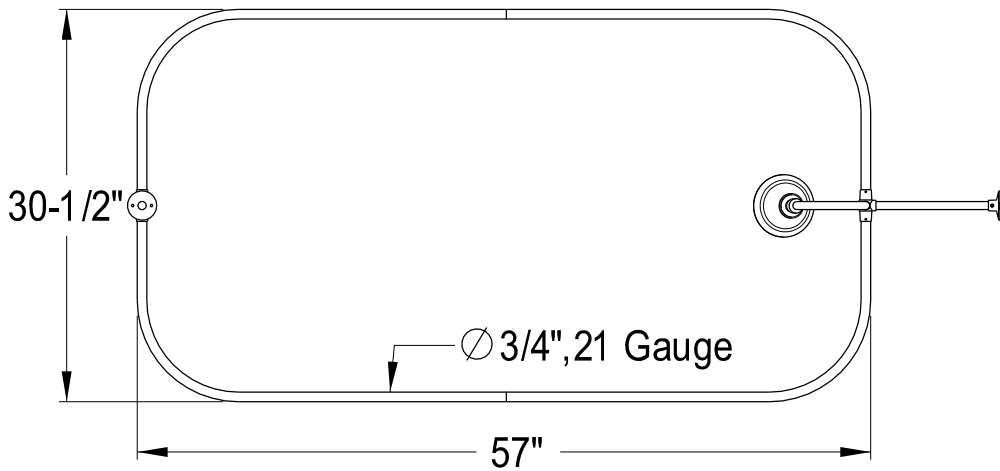

EDK1181,2,5,8AX

Shower Combo

CC2091,2,5,8
Tub Waste & Overflow, 20 Gauge

CC471,2,5,8
Double Offset Bath Supply