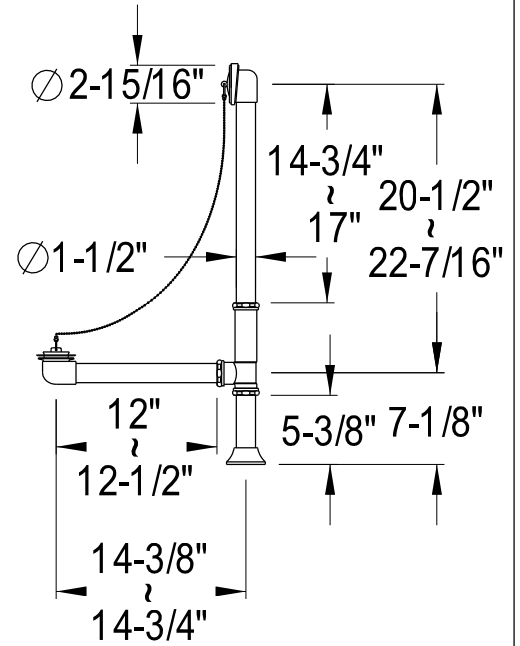

EDK1181,2,5,8AX

Shower Combo

CC2091,2,5,8
Tub Waste & Overflow, 20 Gauge

CC471,2,5,8
Double Offset Bath Supply