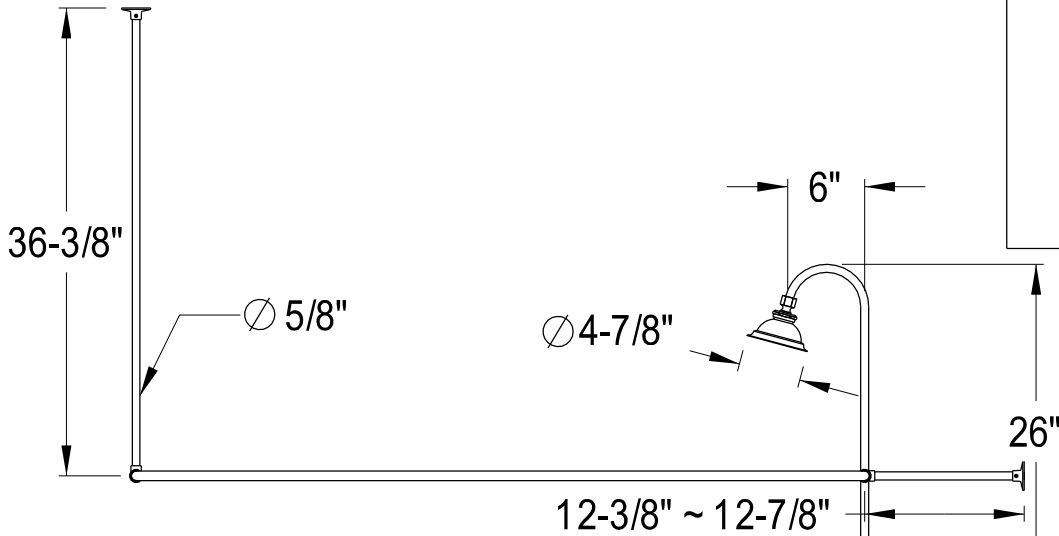

EDK1181,2,5,8AX

Shower Combo

CC2091,2,5,8
Tub Waste & Overflow, 20 Gauge

CC471,2,5,8
Double Offset Bath Supply