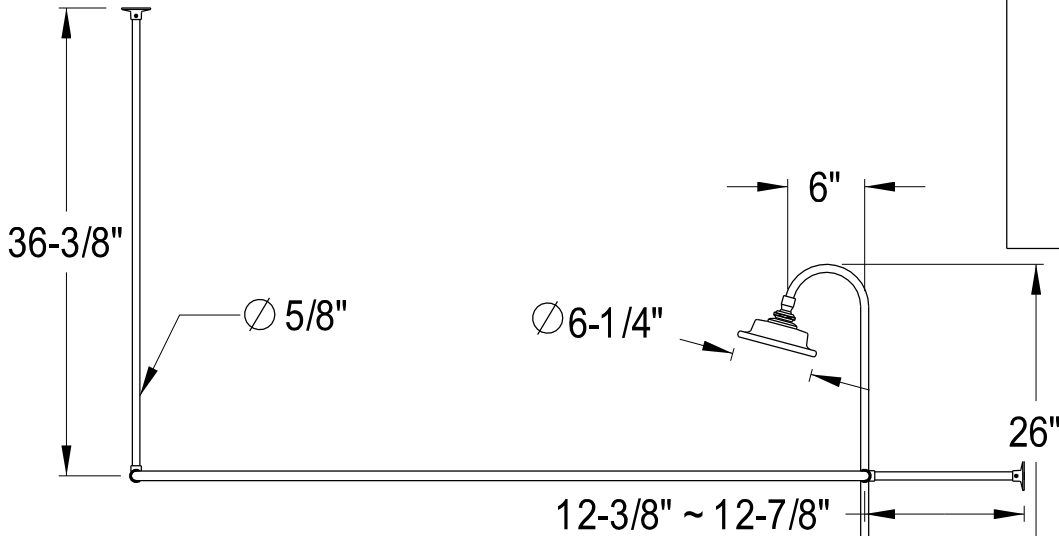

# EDK1181,2,5,8PX

Shower Combo

CC2091,2,5,8  
Tub Waste & Overflow, 20 Gauge

CC471,2,5,8  
Double Offset Bath Supply