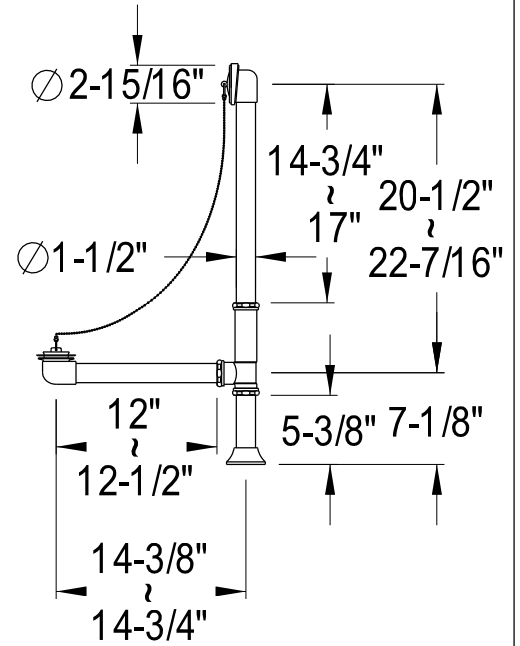

EDK1181,2,5,8PX

Shower Combo

CC2091,2,5,8
Tub Waste & Overflow, 20 Gauge

CC471,2,5,8
Double Offset Bath Supply