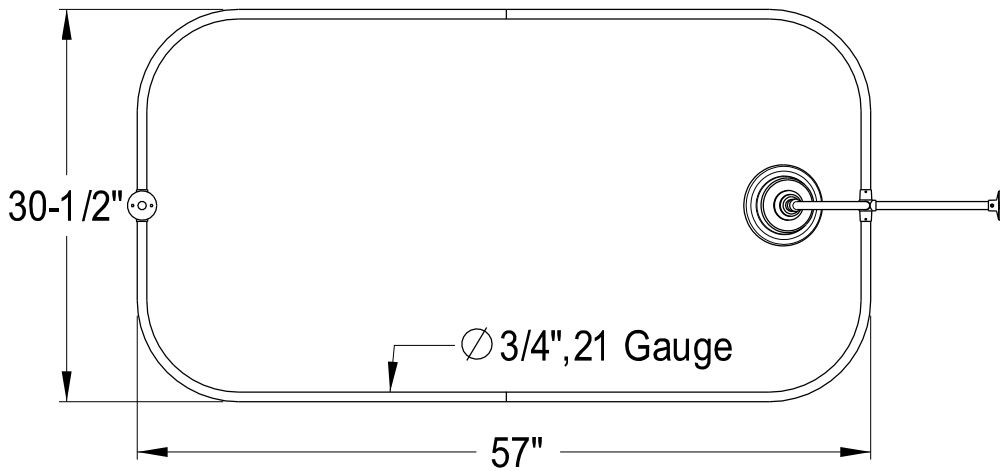

EDK1181,2,5,8PX

Shower Combo

CC2091,2,5,8
Tub Waste & Overflow, 20 Gauge

CC471,2,5,8
Double Offset Bath Supply