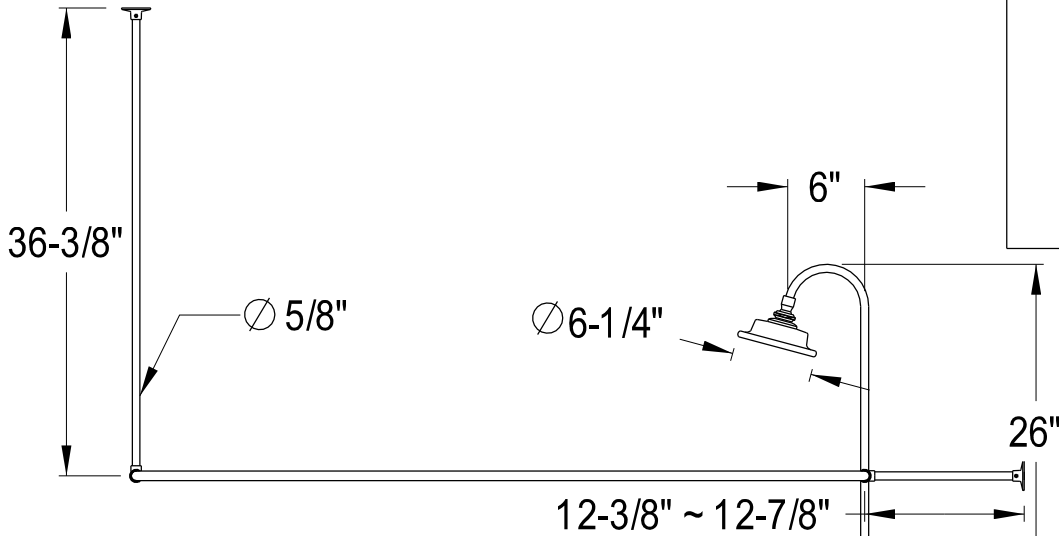

EDK1181,2,5,8PX

Shower Combo

CC2091,2,5,8
Tub Waste & Overflow, 20 Gauge

CC471,2,5,8
Double Offset Bath Supply