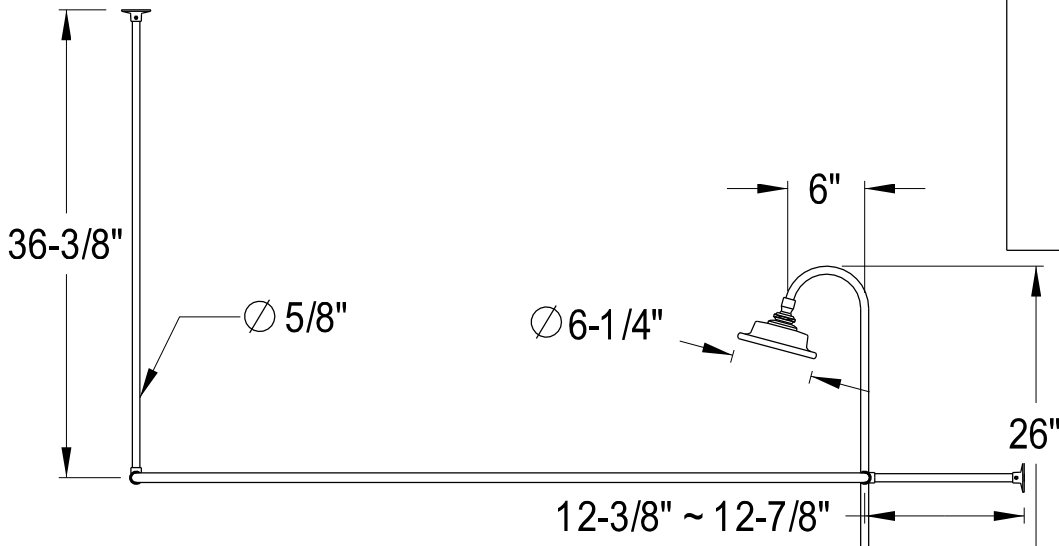

# EDK2141,2,5,8PL

Shower Combo

CC2091,2,5,8  
Tub Waste & Overflow, 20 Gauge

CC461,2,5,8  
Single Offset Bath Supply