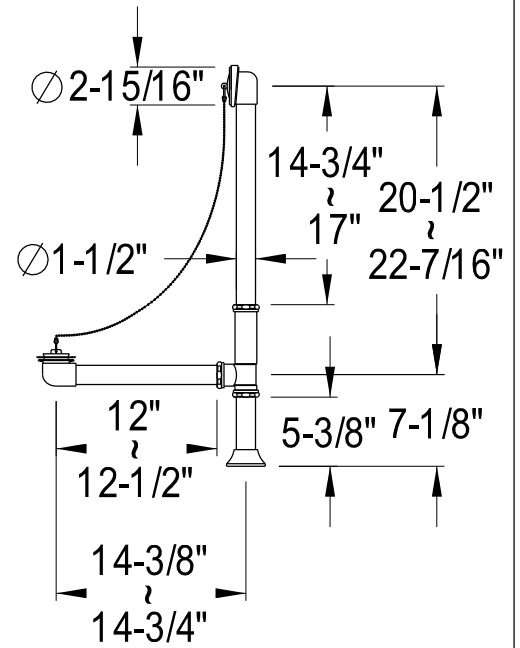

# EDK2141,2,5,8PL

Shower Combo

CC2091,2,5,8  
Tub Waste & Overflow, 20 Gauge

CC461,2,5,8  
Single Offset Bath Supply