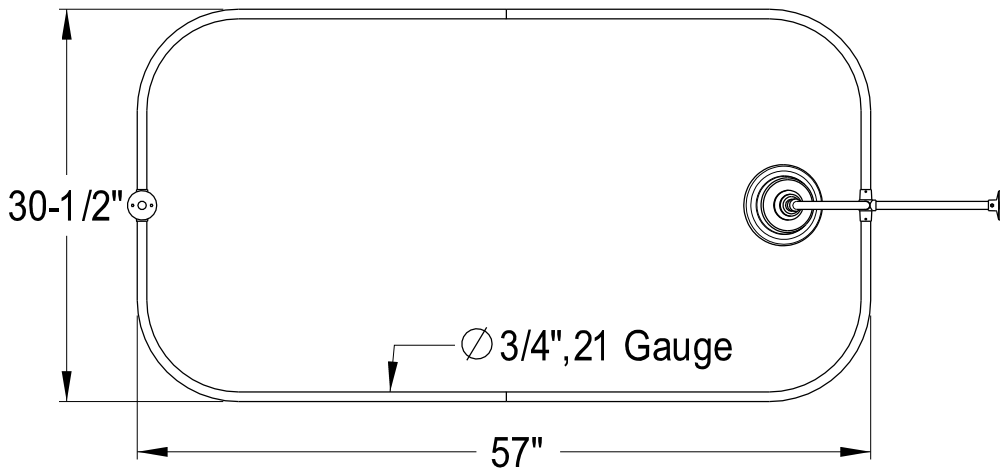

# EDK2141,2,5,8PL

Shower Combo

CC2091,2,5,8  
Tub Waste & Overflow, 20 Gauge

CC461,2,5,8  
Single Offset Bath Supply