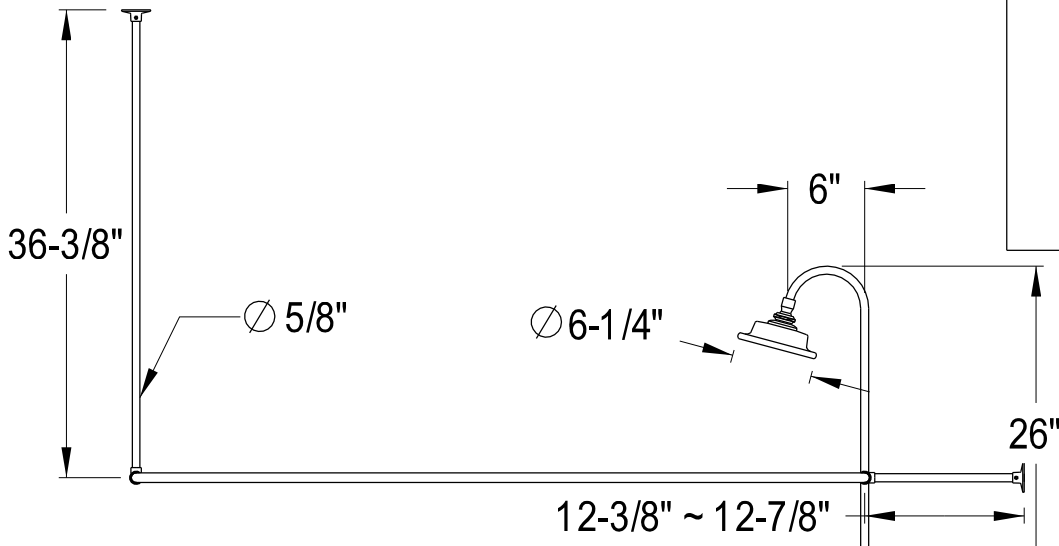

EDK2141,2,5,8PL

Shower Combo

CC2091,2,5,8
Tub Waste & Overflow, 20 Gauge

CC461,2,5,8
Single Offset Bath Supply