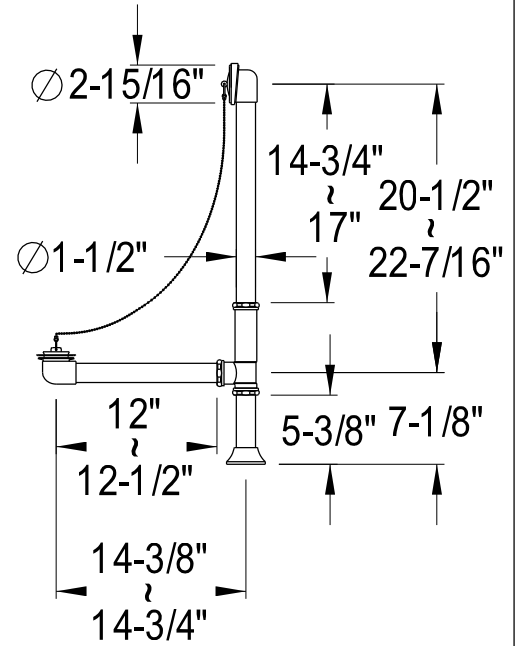

EDK2141,2,5,8PL

Shower Combo

CC2091,2,5,8
Tub Waste & Overflow, 20 Gauge

CC461,2,5,8
Single Offset Bath Supply