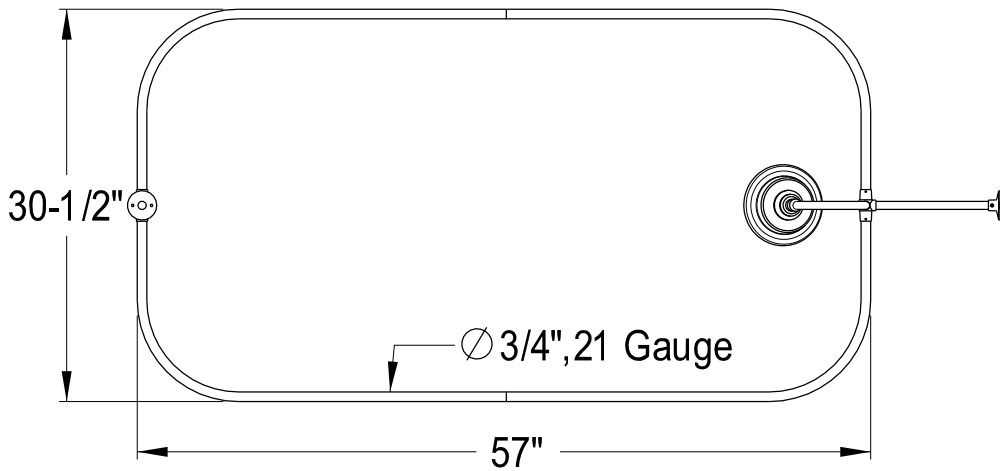

EDK2141,2,5,8PL

Shower Combo

CC2091,2,5,8
Tub Waste & Overflow, 20 Gauge

CC461,2,5,8
Single Offset Bath Supply