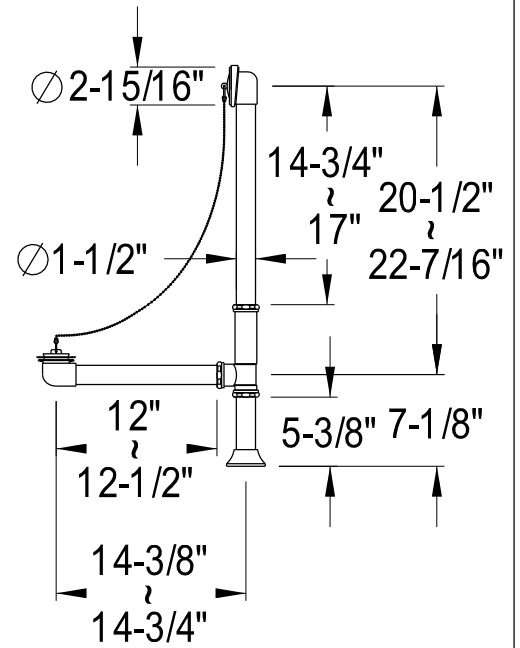

EDK2141,2,5,8PL

Shower Combo

CC2091,2,5,8
Tub Waste & Overflow, 20 Gauge

CC461,2,5,8
Single Offset Bath Supply