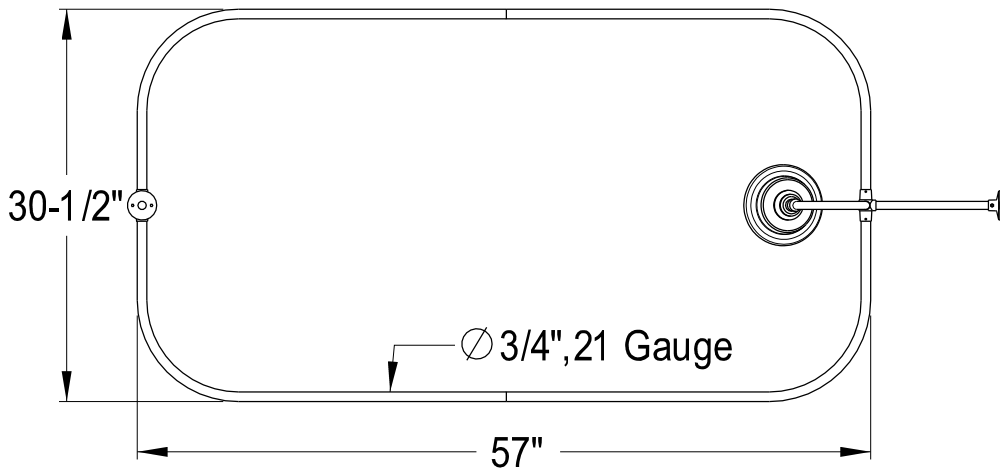

EDK2141,2,5,8PL

Shower Combo

CC2091,2,5,8
Tub Waste & Overflow, 20 Gauge

CC461,2,5,8
Single Offset Bath Supply