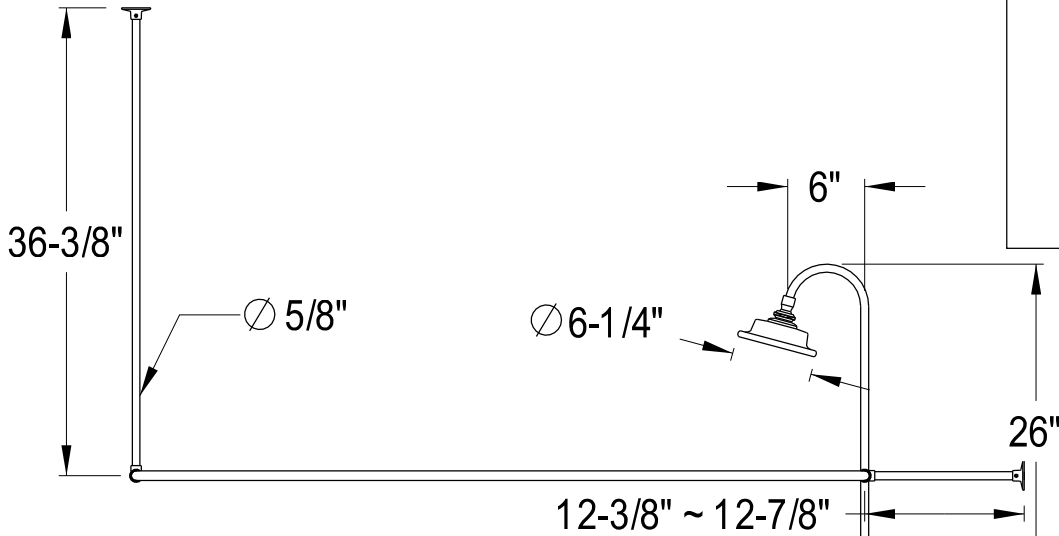

# EDK2181,2,5,8PL

Shower Combo

CC2091,2,5,8  
Tub Waste & Overflow, 20 Gauge

CC471,2,5,8  
Double Offset Bath Supply