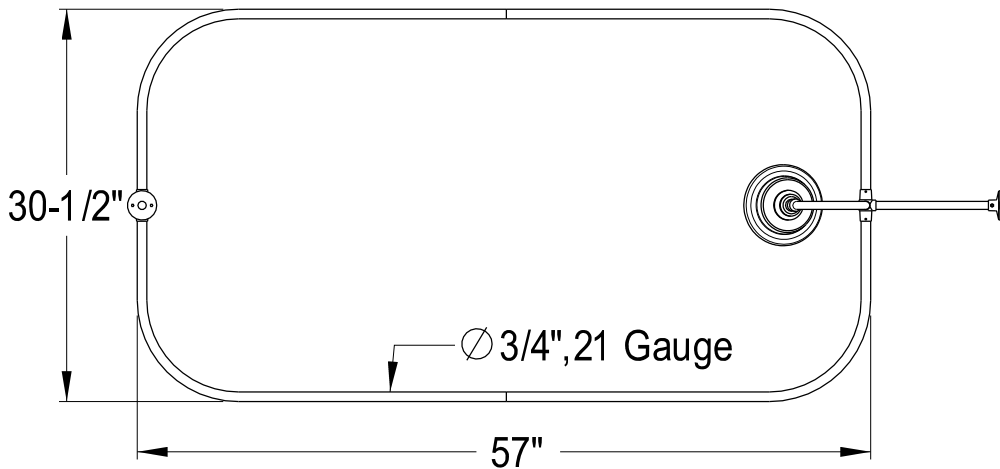

# EDK2181,2,5,8PL

Shower Combo

CC2091,2,5,8  
Tub Waste & Overflow, 20 Gauge

CC471,2,5,8  
Double Offset Bath Supply