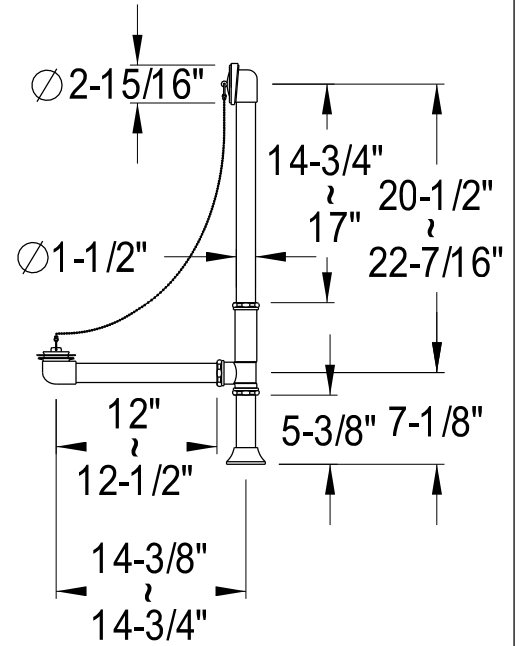

# EDK2181,2,5,8PL

Shower Combo

CC2091,2,5,8  
Tub Waste & Overflow, 20 Gauge

CC471,2,5,8  
Double Offset Bath Supply